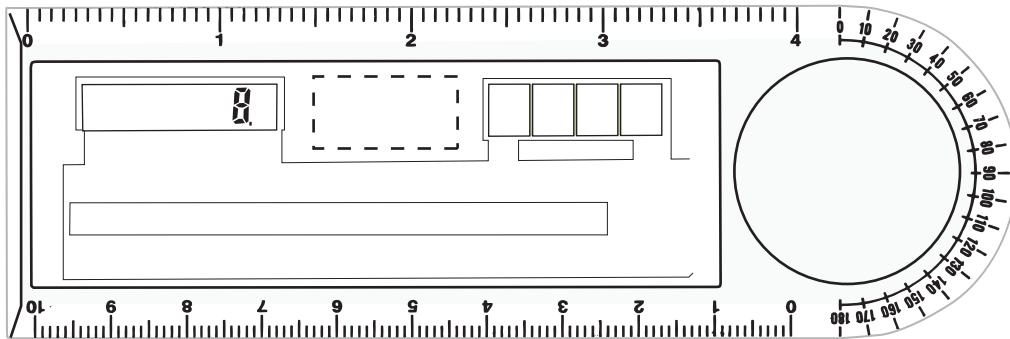

.75" x .375"

Add Up Multifunction Ruler

Item #	Description
WOF-AU11	ADD UP MULTIFUNCTION RULER
Your artwork will be sized to max imprint area unless otherwise requested. Due to the orientation of some logos, your artwork may be sized smaller than the imprint area listed here or in the catalog to achieve a uniform, non-distorted imprint.	