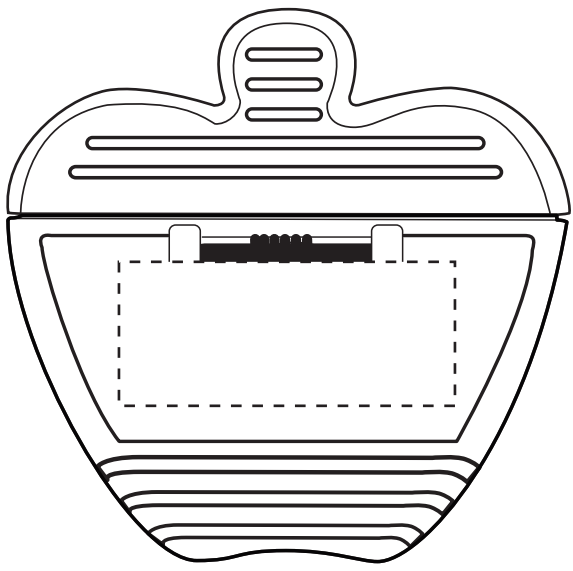

1-3/4" x 3/4"
front

Apple Power Clip

Item #	Description
WMG-AM11	APPLE POWER CLIP

Your artwork will be sized to max imprint area unless otherwise requested. Due to the orientation of some logos, your artwork may be sized smaller than the imprint area listed here or in the catalog to achieve a uniform, non-distorted imprint.