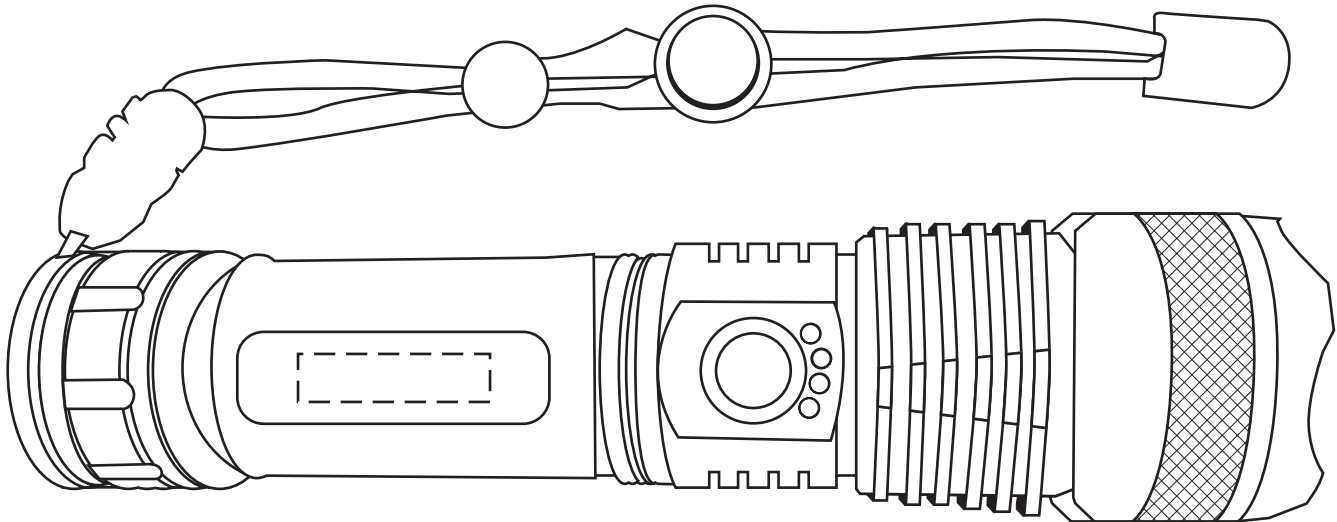

1" x 1/4"

PAD or LASER ENGRAVE

### ACTUAL SIZE

Best Buddy Tools® Zoom Rechargeable Aluminum Telescopic-Focus LED Flashlight  
WLT-ZM24

Item #	Description
WLT-ZM24	Best Buddy Tools® Zoom Rechargeable Aluminum Telescopic-Focus LED Flashlight

Your artwork will be sized to max imprint area unless otherwise requested. Due to the orientation of some logos, your artwork may be sized smaller than the imprint area listed here or in the catalog to achieve a uniform, non-distorted imprint.