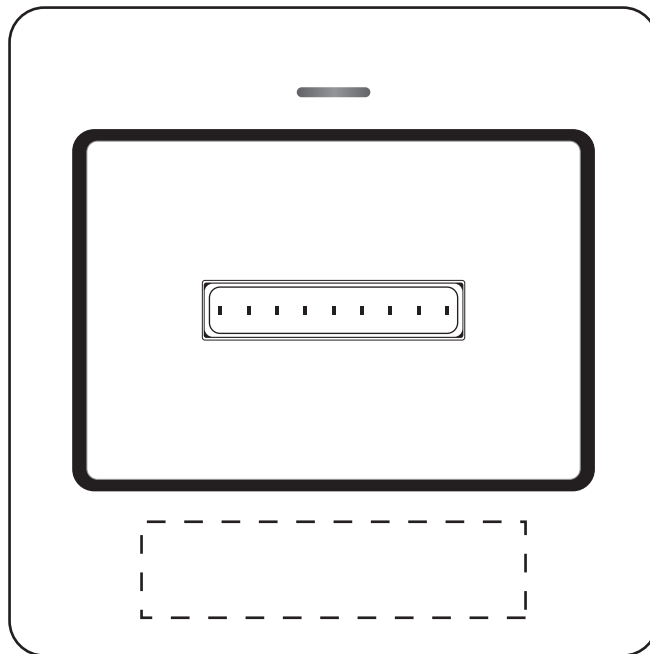

2" x .5"

Sleep-Tight Night Light
WLT-ST17

Item #	Description
WLT-ST17	SLEEP-TIGHT NIGHT LIGHT
Your artwork will be sized to max imprint area unless otherwise requested. Due to the orientation of some logos, your artwork may be sized smaller than the imprint area listed here or in the catalog to achieve a uniform, non-distorted imprint.	