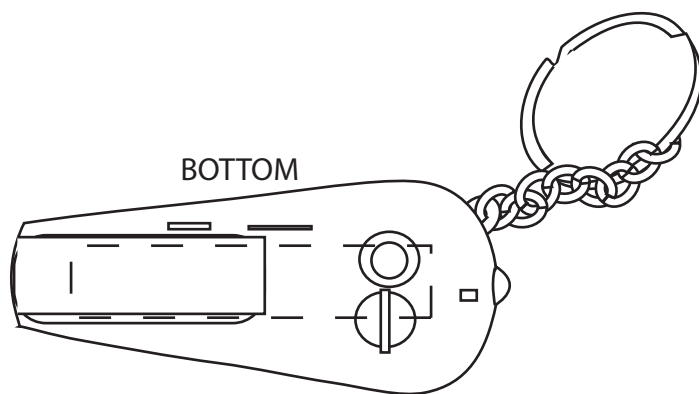

IMPRINT AREA  
1-7/8" x 3/8"  
BOTTOM ONLY

Item #	Description
WLT-SS11	SOUND N' SIGHT LED KEY CHAIN

Your artwork will be sized to max imprint area unless otherwise requested. Due to the orientation of some logos, your artwork may be sized smaller than the imprint area listed here or in the catalog to achieve a uniform, non-distorted imprint.