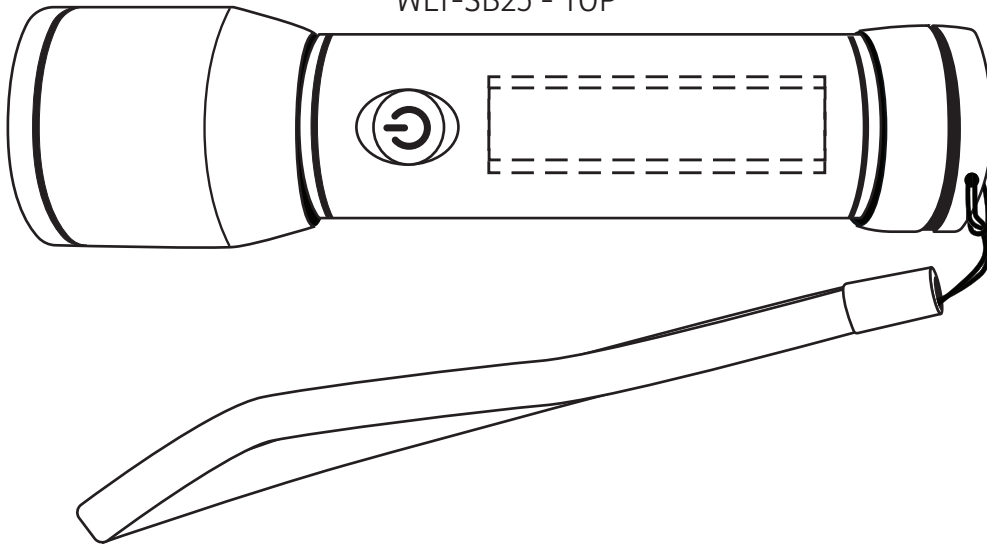

1-3/4" x 1/2"

PAD

1-3/4" x 3/8"

LASER ENGRAVE

ACTUAL SIZE

Best Buddy Tools® Rechargeable Super Beam Aluminum Flashlight
WLT-SB25 - TOP

Item #	Description
WLT-SB25	Best Buddy Tools® Rechargeable Super Beam Aluminum Flashlight

Your artwork will be sized to max imprint area unless otherwise requested. Due to the orientation of some logos, your artwork may be sized smaller than the imprint area listed here or in the catalog to achieve a uniform, non-distorted imprint.