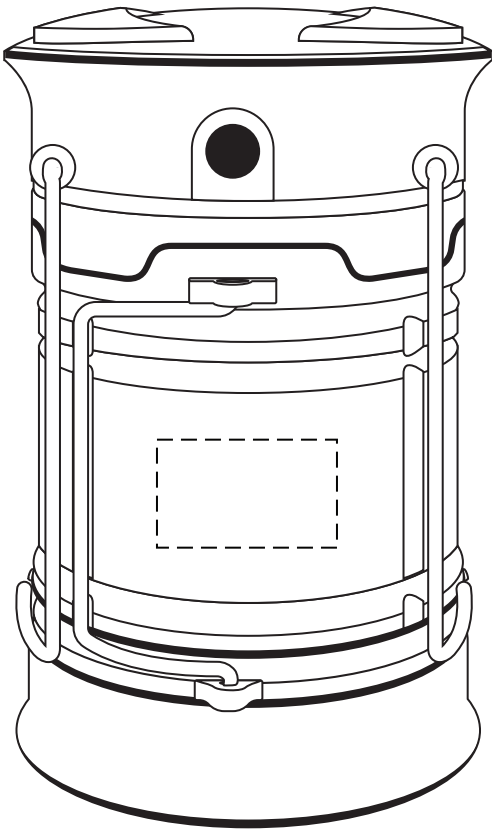

ACTUAL SIZE OF IMPRINT AREA

DEFAULT

Retro II COB Pop Up Lantern
WLT-RT21 - Front
75% FOR VIEWING

Retro II COB Pop Up Lantern
WLT-RT21 - Side
75% FOR VIEWING

Retro II COB Pop Up Lantern
WLT-RT21 - Back
75% FOR VIEWING

Item #	Description
WLT-RT21	Retro II COB Pop Up Lantern
Your artwork will be sized to max imprint area unless otherwise requested. Due to the orientation of some logos, your artwork may be sized smaller than the imprint area listed here or in the catalog to achieve a uniform, non-distorted imprint.	