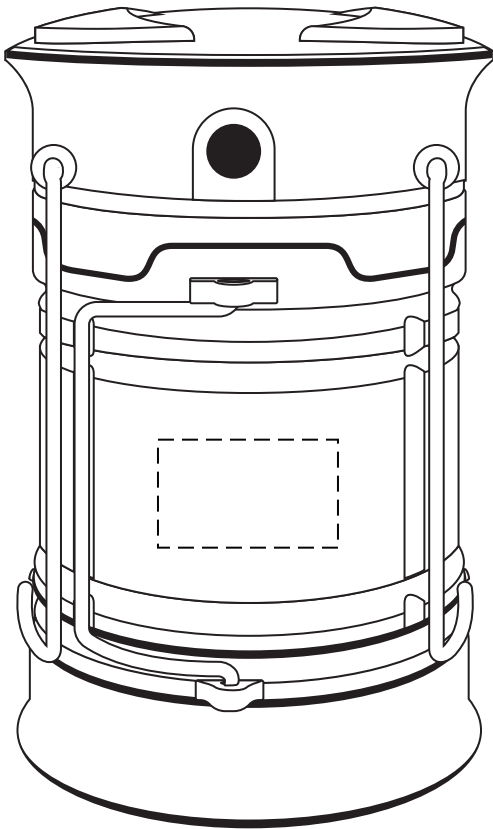

ACTUAL SIZE OF IMPRINT AREA

DEFAULT

Retro II COB Pop Up Lantern
WLT-RT21 - Front
75% FOR VIEWING

Retro II COB Pop Up Lantern
WLT-RT21 - Back
75% FOR VIEWING

Retro II COB Pop Up Lantern
WLT-RT21 - Side
75% FOR VIEWING

Item #	Description
WLT-RT21	Retro II COB Pop Up Lantern
Your artwork will be sized to max imprint area unless otherwise requested. Due to the orientation of some logos, your artwork may be sized smaller than the imprint area listed here or in the catalog to achieve a uniform, non-distorted imprint.	