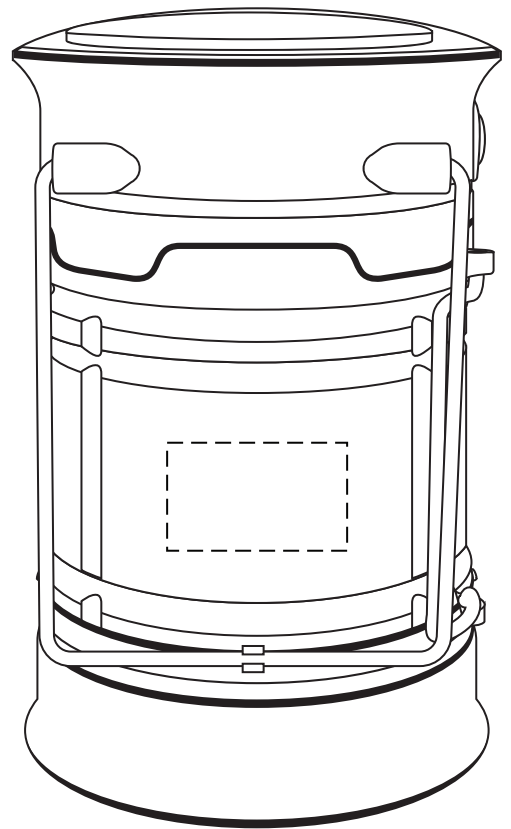

ACTUAL SIZE OF IMPRINT AREA

DEFAULT

Retro II COB Pop Up Lantern
WLT-RT21 - Front
75% FOR VIEWING

Retro II COB Pop Up Lantern
WLT-RT21 - Side
75% FOR VIEWING

Retro II COB Pop Up Lantern
WLT-RT21 - Back
75% FOR VIEWING

Item #	Description
WLT-RT21	Retro II COB Pop Up Lantern
Your artwork will be sized to max imprint area unless otherwise requested. Due to the orientation of some logos, your artwork may be sized smaller than the imprint area listed here or in the catalog to achieve a uniform, non-distorted imprint.	