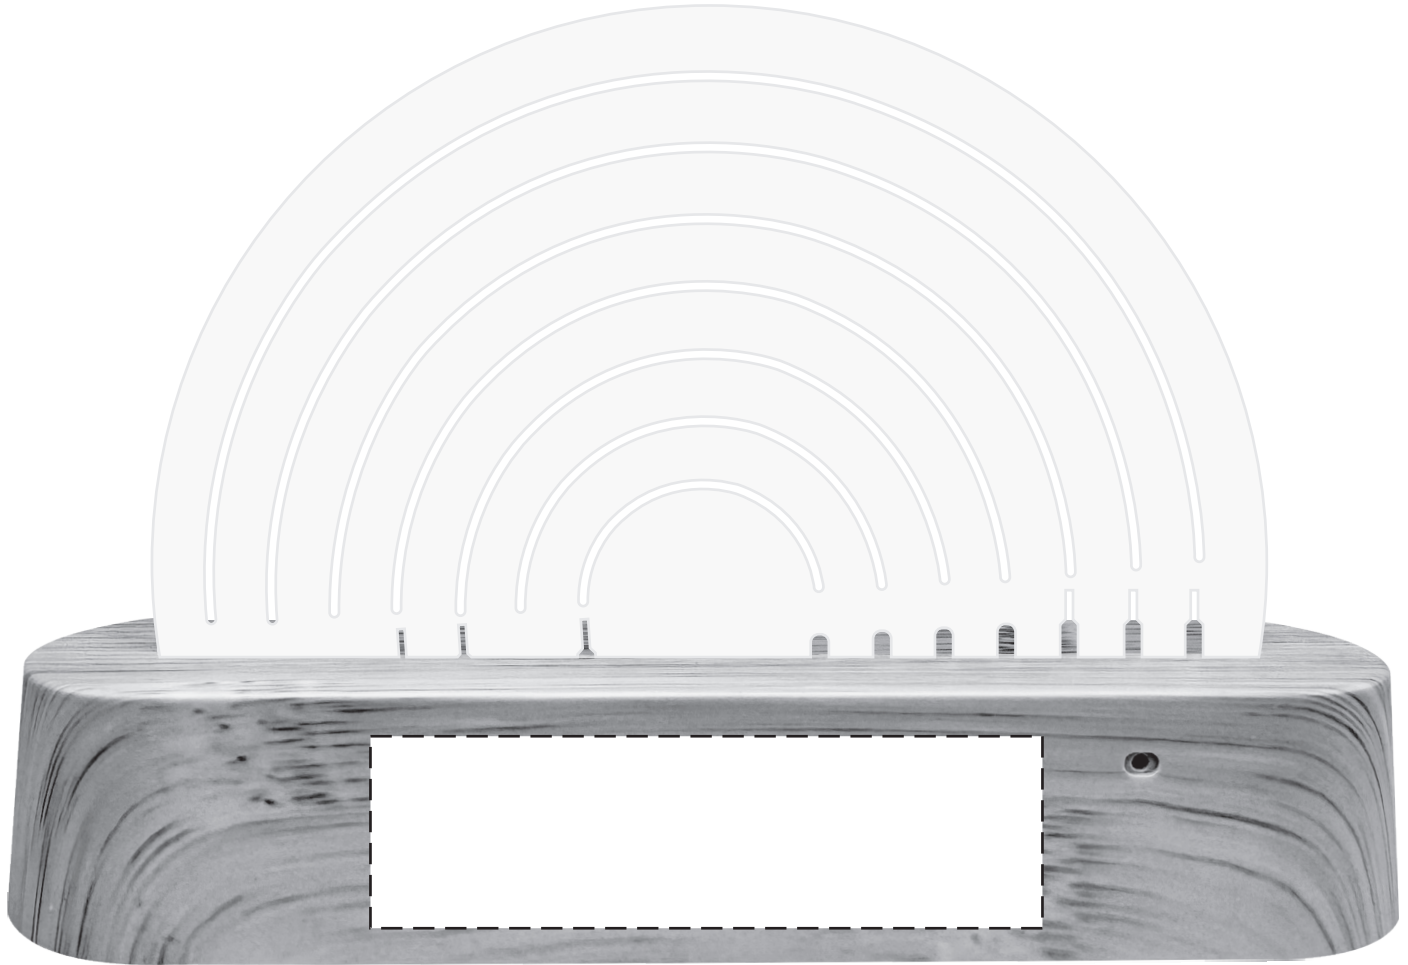

3-1/2" x 1"

ACTUAL SIZE

Rainbow Sound-Reactive LED Ambient Light
WLT-RB24 - FRONT
PAD

Item #	Description
WLT-RB24	Rainbow Sound-Reactive LED Ambient Light

Your artwork will be sized to max imprint area unless otherwise requested. Due to the orientation of some logos, your artwork may be sized smaller than the imprint area listed here or in the catalog to achieve a uniform, non-distorted imprint.