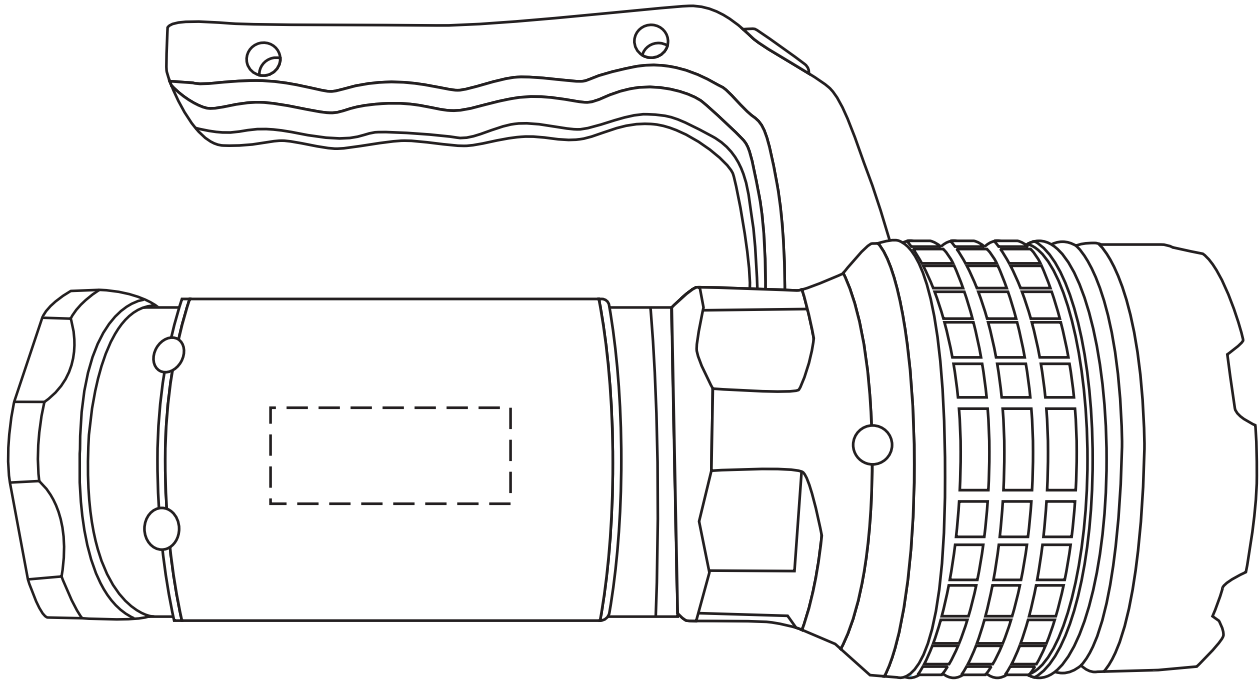

Lyra Rechargeable COB Worklight + LED Flashlight
WLT-LY23 - SIDE

Item #	Description
WLT-LY23	Lyra Rechargeable COB Worklight + LED Flashlight

Your artwork will be sized to max imprint area unless otherwise requested. Due to the orientation of some logos, your artwork may be sized smaller than the imprint area listed here or in the catalog to achieve a uniform, non-distorted imprint.