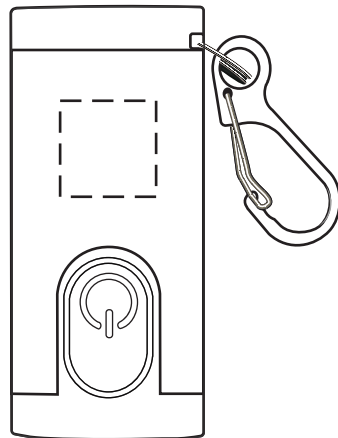

**ACTUAL SIZE**

Best Buddy Tools®  
Rechargeable COB Key Light  
WLT-KL25 - FRONT

**ACTUAL SIZE**

Best Buddy Tools®  
Rechargeable COB Key Light  
WLT-KL25 - BACK

Item #	Description
WLT-KL25	Best Buddy Tools® Rechargeable COB Key Light

Your artwork will be sized to max imprint area unless otherwise requested. Due to the orientation of some logos, your artwork may be sized smaller than the imprint area listed here or in the catalog to achieve a uniform, non-distorted imprint.