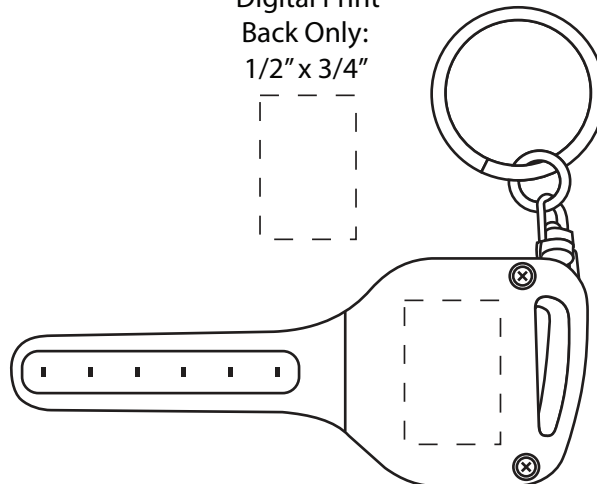

Pad Print

Front:

1-1/4" x 1/8"

Pad Print

Back Only:

5/8" x 3/4"

Key COB Safety Light - Front
WLT-KC18

Key COB Safety Light - Back
WLT-KC18

****PAD PRINT****

****DIGITAL PRINT****

Digital Print

Back Only:

1/2" x 3/4"

Key COB Safety Light - Back
WLT-KC18

Item #	Description
WLT-KC18	KEY COB SAFETY LIGHT

Your artwork will be sized to max imprint area unless otherwise requested. Due to the orientation of some logos, your artwork may be sized smaller than the imprint area listed here or in the catalog to achieve a uniform, non-distorted imprint.