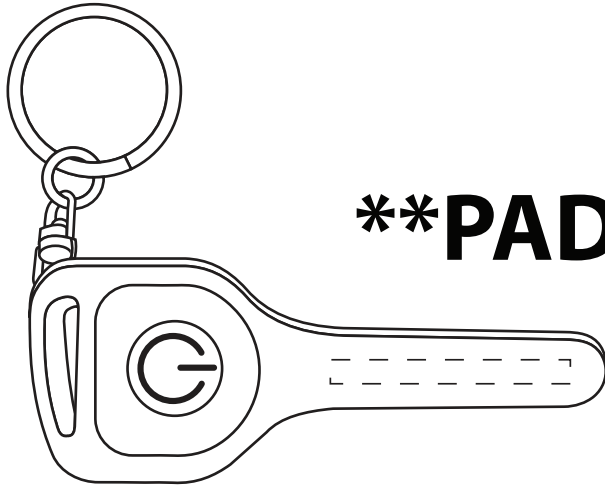

Pad Print

Front:

1-1/4" x 1/8"

Pad Print

Back Only:

5/8" x 3/4"

Key COB Safety Light - Front
WLT-KC18

Key COB Safety Light - Back
WLT-KC18

****PAD PRINT****

****DIGITAL PRINT****

Digital Print

Back Only:

1/2" x 3/4"

Key COB Safety Light - Back
WLT-KC18

Item #	Description
WLT-KC18	KEY COB SAFETY LIGHT

Your artwork will be sized to max imprint area unless otherwise requested. Due to the orientation of some logos, your artwork may be sized smaller than the imprint area listed here or in the catalog to achieve a uniform, non-distorted imprint.