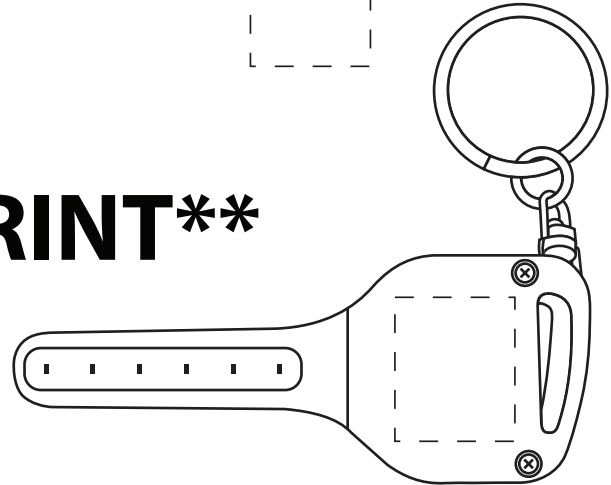

Pad Print

Front:

1-1/4" x 1/8"

Pad Print

Back Only:

5/8" x 3/4"

Key COB Safety Light - Front
WLT-KC18

Key COB Safety Light - Back
WLT-KC18

****PAD PRINT****

****DIGITAL PRINT****

Digital Print

Back Only:

1/2" x 3/4"

Key COB Safety Light - Back
WLT-KC18

Item #	Description
WLT-KC18	KEY COB SAFETY LIGHT

Your artwork will be sized to max imprint area unless otherwise requested. Due to the orientation of some logos, your artwork may be sized smaller than the imprint area listed here or in the catalog to achieve a uniform, non-distorted imprint.