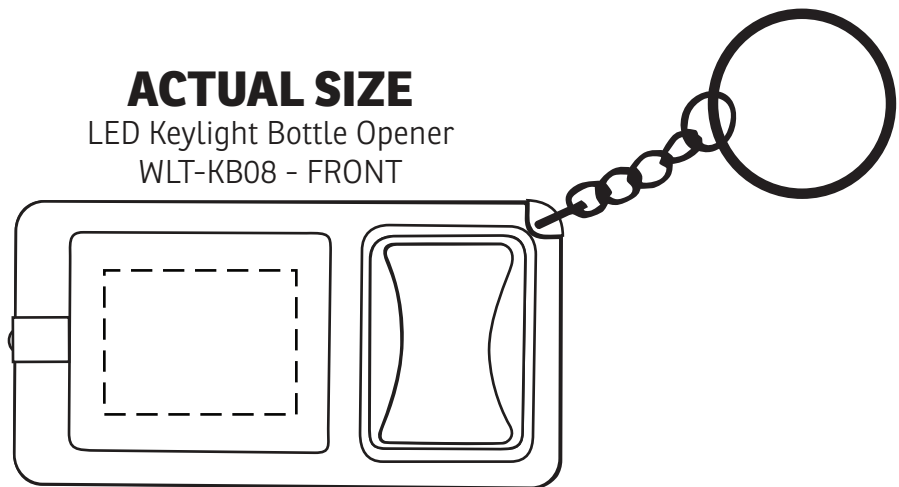

ACTUAL SIZE

LED Keylight Bottle Opener
WLT-KB08 - FRONT

Item #	Description
WLT-KB08	LED Keylight Bottle Opener
Your artwork will be sized to max imprint area unless otherwise requested. Due to the orientation of some logos, your artwork may be sized smaller than the imprint area listed here or in the catalog to achieve a uniform, non-distorted imprint.	