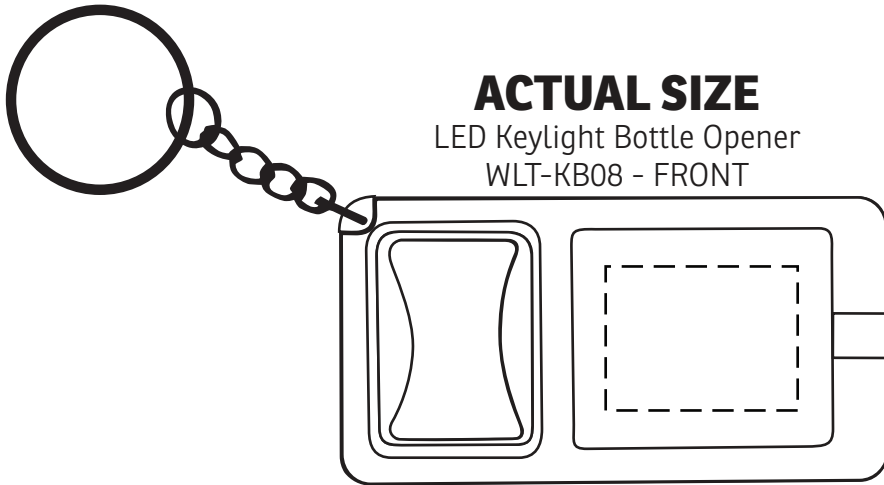

1" x 3/4"

ACTUAL SIZE

LED Keylight Bottle Opener
WLT-KB08 - FRONT

Item #	Description
WLT-KB08	LED Keylight Bottle Opener

Your artwork will be sized to max imprint area unless otherwise requested. Due to the orientation of some logos, your artwork may be sized smaller than the imprint area listed here or in the catalog to achieve a uniform, non-distorted imprint.