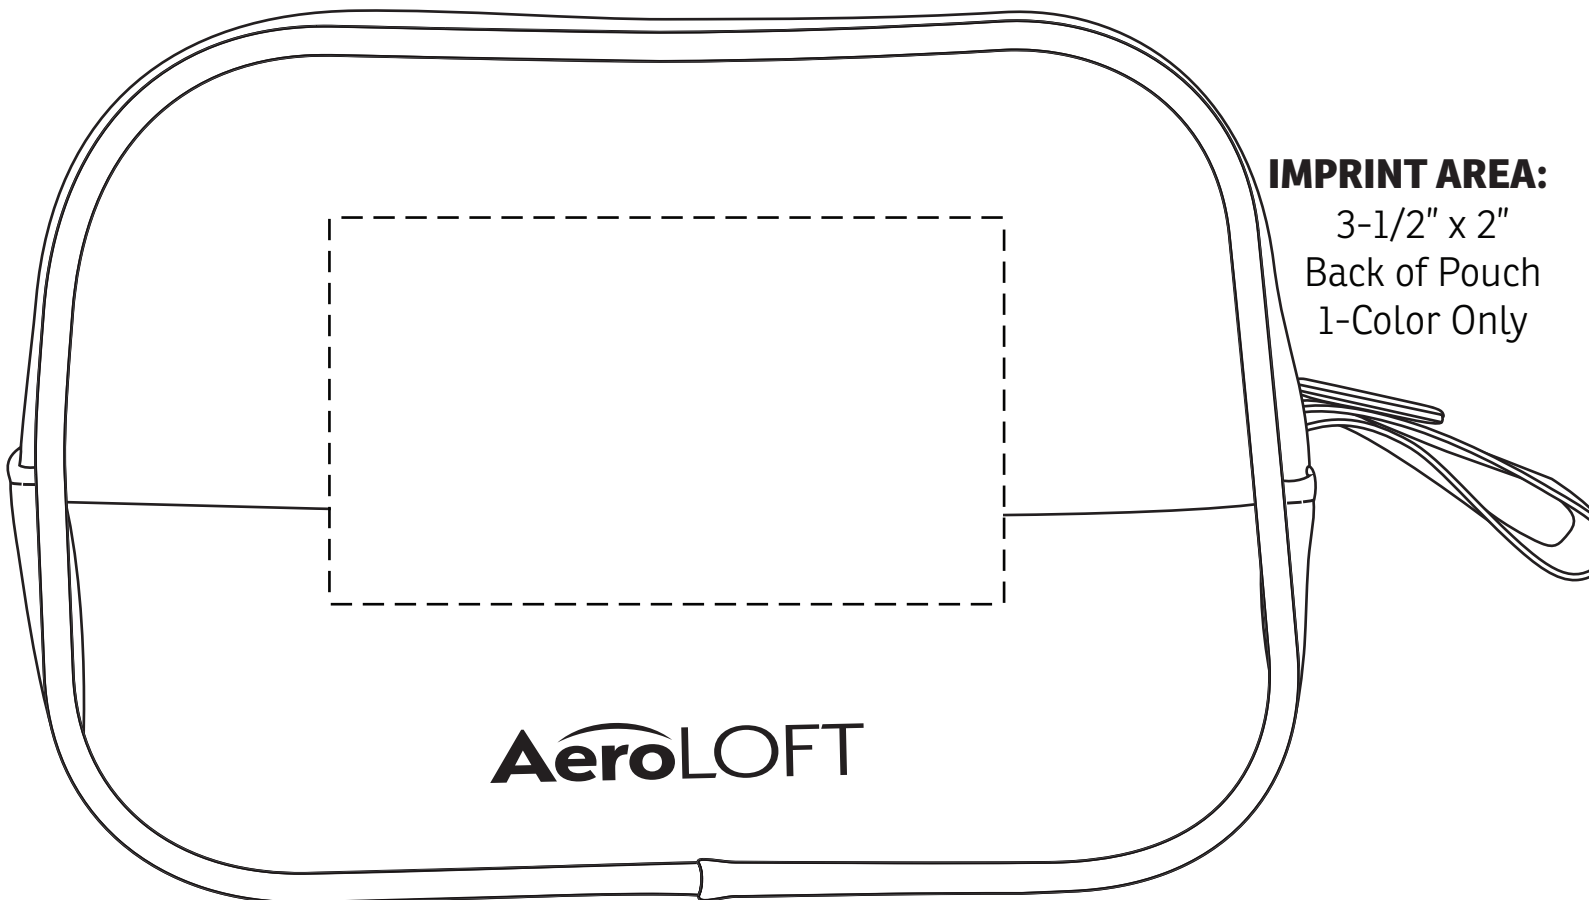

ACTUAL SIZE
 Bike Light Gift Set
 WLT-GS22

IMPRINT AREA:
 3/4" x 1/2"

IMPRINT AREA:
 1-1/2" x 1/4"

IMPRINT AREA:
 3-1/2" x 2"
 Back of Pouch
 1-Color Only

Item #	Description
WLT-GS22	Bike Light Gift Set

Your artwork will be sized to max imprint area unless otherwise requested. Due to the orientation of some logos, your artwork may be sized smaller than the imprint area listed here or in the catalog to achieve a uniform, non-distorted imprint.