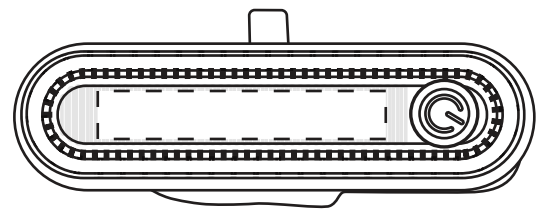

ACTUAL SIZE
 Bike Light Gift Set
 WLT-GS22

IMPRINT AREA:
 3/4" x 1/2"

IMPRINT AREA:
 1-1/2" x 1/4"

IMPRINT AREA:
 3-1/2" x 2"
 Back of Pouch
 1-Color Only

Item #	Description
WLT-GS22	Bike Light Gift Set

Your artwork will be sized to max imprint area unless otherwise requested. Due to the orientation of some logos, your artwork may be sized smaller than the imprint area listed here or in the catalog to achieve a uniform, non-distorted imprint.