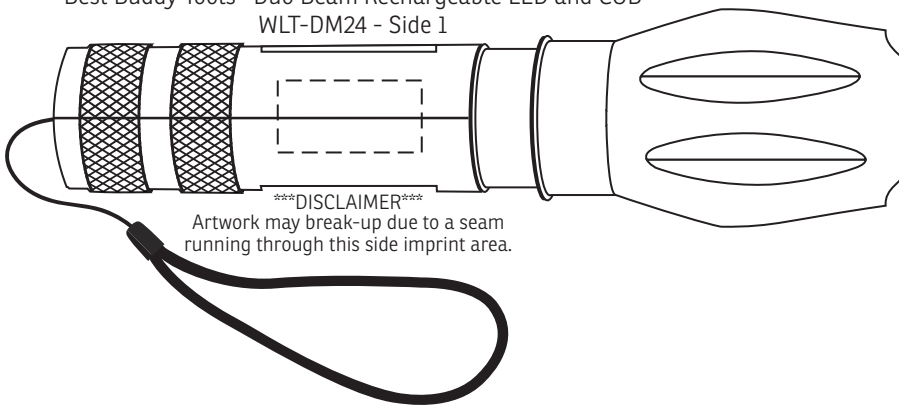

## ACTUAL SIZE

Best Buddy Tools® Duo Beam Rechargeable LED and COB  
WLT-DM24 - Flat Panel

1" x 1/4"

## ACTUAL SIZE

Best Buddy Tools® Duo Beam Rechargeable LED and COB  
WLT-DM24 - Side 1

1" x 1/2"

## ACTUAL SIZE

Best Buddy Tools® Duo Beam Rechargeable LED and COB  
WLT-DM24 - Side 2

Item #	Description
WLT-DM24	Best Buddy Tools® Duo Beam Rechargeable LED and COB

Your artwork will be sized to max imprint area unless otherwise requested. Due to the orientation of some logos, your artwork may be sized smaller than the imprint area listed here or in the catalog to achieve a uniform, non-distorted imprint.