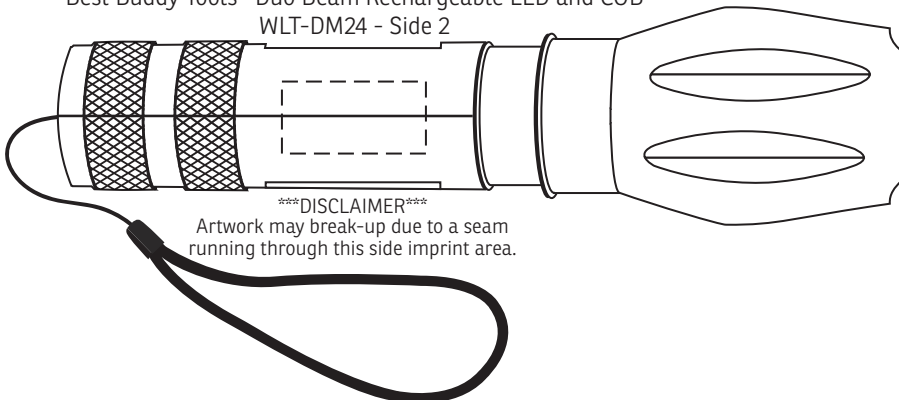

## ACTUAL SIZE

Best Buddy Tools® Duo Beam Rechargeable LED and COB  
WLT-DM24 - Flat Panel

1" x 1/4"

## ACTUAL SIZE

Best Buddy Tools® Duo Beam Rechargeable LED and COB  
WLT-DM24 - Side 1

1" x 1/2"

## ACTUAL SIZE

Best Buddy Tools® Duo Beam Rechargeable LED and COB  
WLT-DM24 - Side 2

Item #	Description
WLT-DM24	Best Buddy Tools® Duo Beam Rechargeable LED and COB

Your artwork will be sized to max imprint area unless otherwise requested. Due to the orientation of some logos, your artwork may be sized smaller than the imprint area listed here or in the catalog to achieve a uniform, non-distorted imprint.