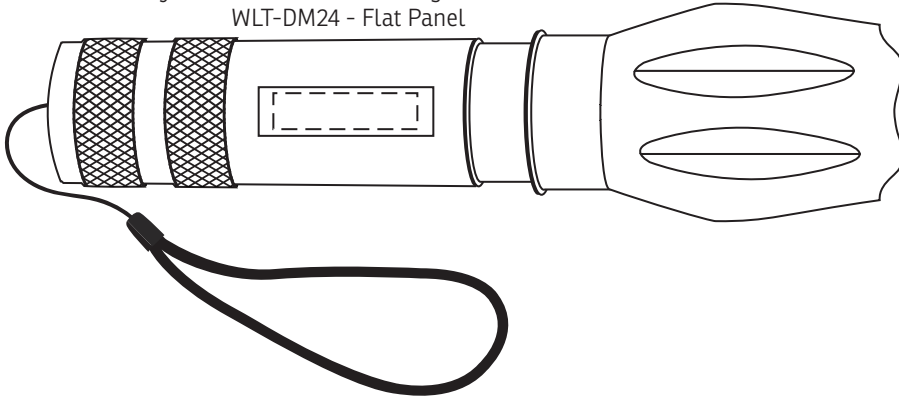

## ACTUAL SIZE

Best Buddy Tools® Duo Beam Rechargeable LED and COB  
WLT-DM24 - Flat Panel

1" x 1/4"

## ACTUAL SIZE

Best Buddy Tools® Duo Beam Rechargeable LED and COB  
WLT-DM24 - Side 1

1" x 1/2"

## ACTUAL SIZE

Best Buddy Tools® Duo Beam Rechargeable LED and COB  
WLT-DM24 - Side 2

Item #	Description
WLT-DM24	Best Buddy Tools® Duo Beam Rechargeable LED and COB

Your artwork will be sized to max imprint area unless otherwise requested. Due to the orientation of some logos, your artwork may be sized smaller than the imprint area listed here or in the catalog to achieve a uniform, non-distorted imprint.