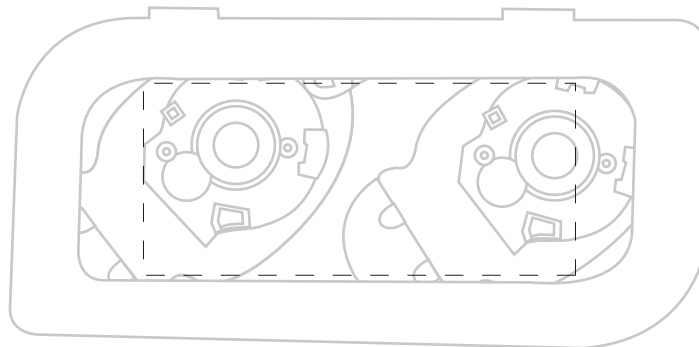

ACTUAL SIZE

2.25" x 1"

Duo Bike Light Set (Top)  
WLT-DB14

Item #	Description
--------	-------------

WLT-DB14	DUO BIKE LIGHT SET
----------	--------------------

Your artwork will be sized to max imprint area unless otherwise requested. Due to the orientation of some logos, your artwork may be sized smaller than the imprint area listed here or in the catalog to achieve a uniform, non-distorted imprint.