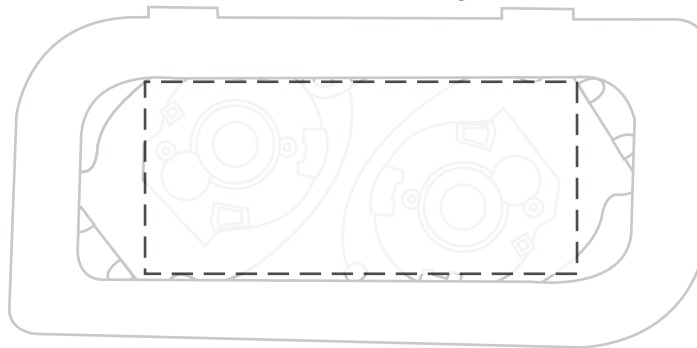

2-1/4" x 1"

ACTUAL SIZE

Duo Bike Light Set

WLT-DB14 - TOP

Item #	Description
--------	-------------

WLT-DB14	Duo Bike Light Set
----------	--------------------

Your artwork will be sized to max imprint area unless otherwise requested. Due to the orientation of some logos, your artwork may be sized smaller than the imprint area listed here or in the catalog to achieve a uniform, non-distorted imprint.