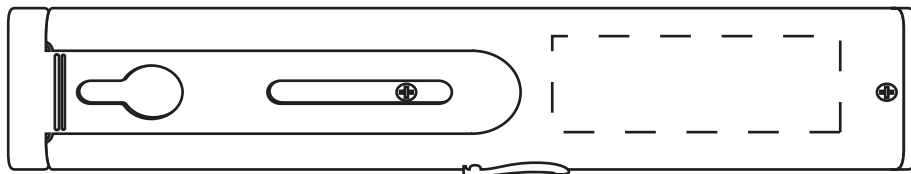

1-1/2" x 1/2"
Pad/Laser Engrave
(Top or Bottom)

Beam Rechargeable Pocket COB Light with Clip & Magnet
WLT-BL22 (Top)

Beam Rechargeable Pocket COB Light with Clip & Magnet
WLT-BL22 (Bottom)

Item #	Description
WLT-BL22	Beam Rechargeable Pocket COB Light With Clip & Magnet

Your artwork will be sized to max imprint area unless otherwise requested. Due to the orientation of some logos, your artwork may be sized smaller than the imprint area listed here or in the catalog to achieve a uniform, non-distorted imprint.