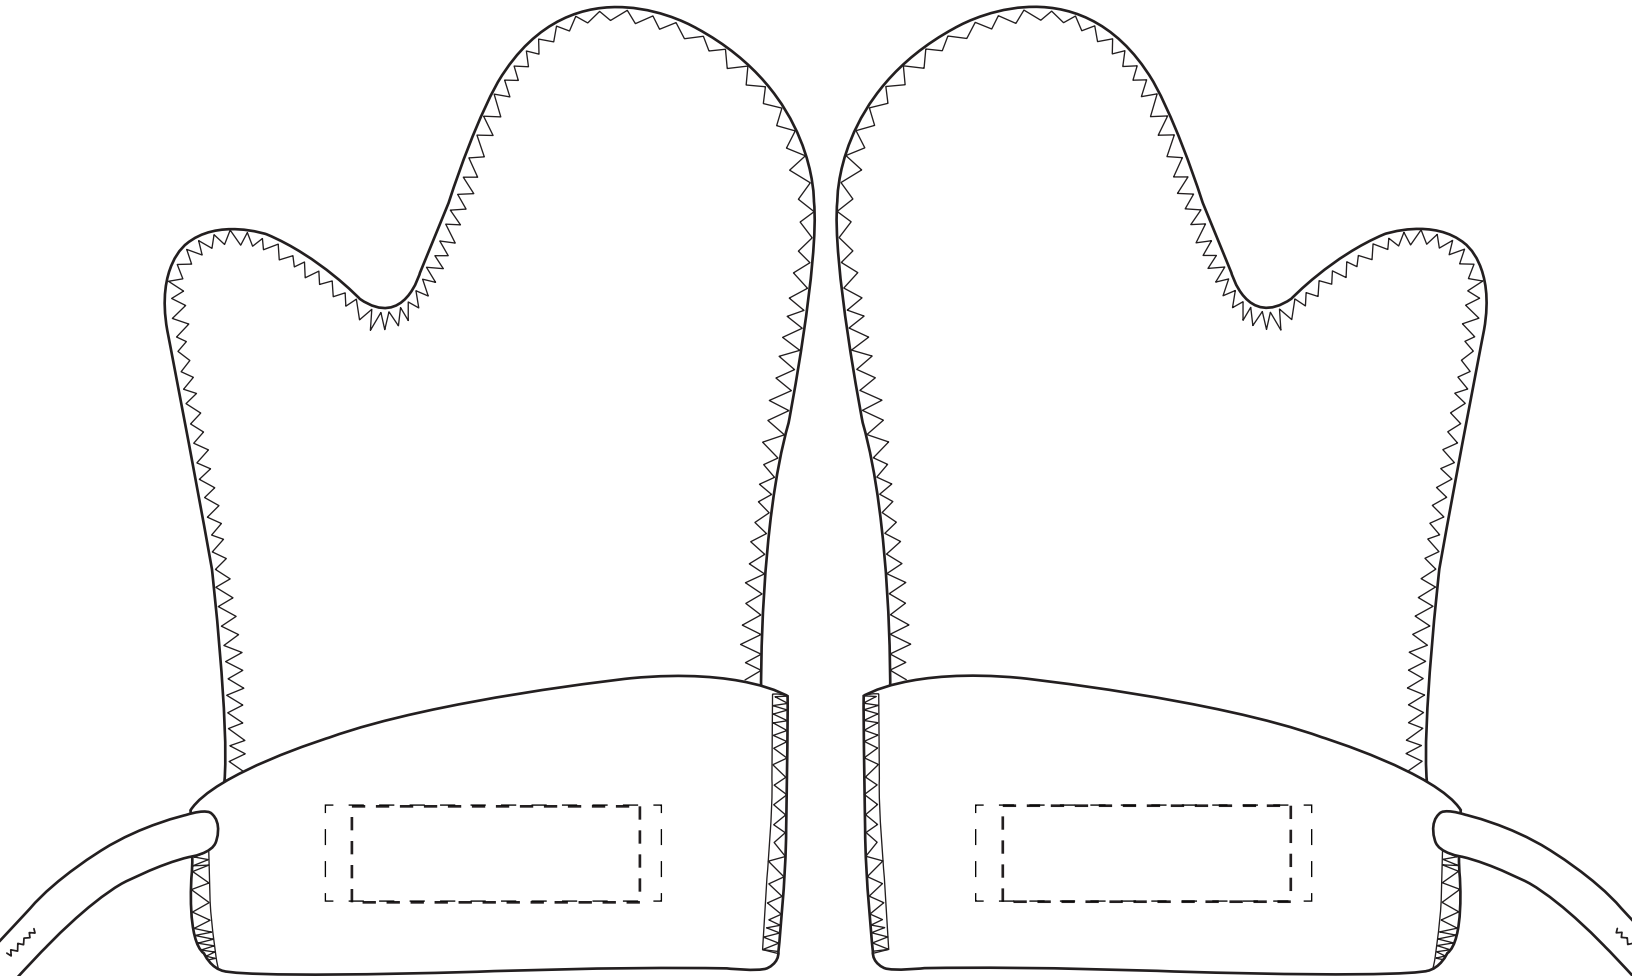

# ACTUAL SIZE

3" x 1" Screen Print

3-1/2" x 1" Heat Transfer

Layout shown at 50% for viewing

Grip-It Neoprene Oven Mitt  
WKA-OM15

Grip-It Neoprene Oven Mitt  
WKA-OM15

Item #	Description
--------	-------------

WKA-OM15	GRIP-IT NEOPRENE OVEN MITT
----------	----------------------------

Your artwork will be sized to max imprint area unless otherwise requested. Due to the orientation of some logos, your artwork may be sized smaller than the imprint area listed here or in the catalog to achieve a uniform, non-distorted imprint.