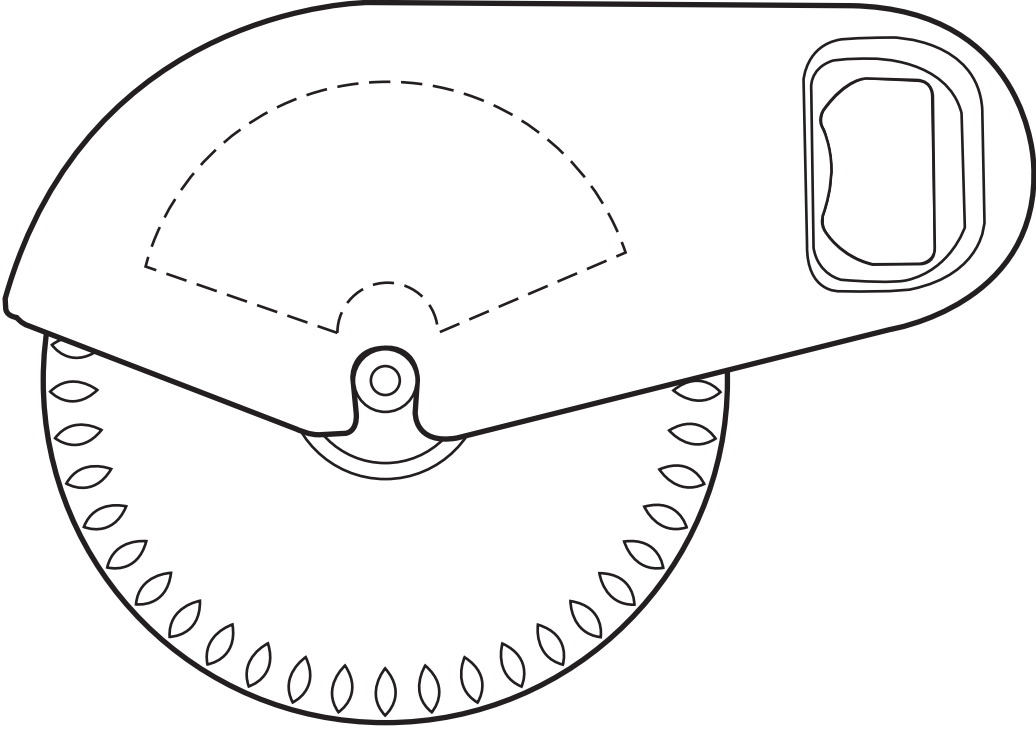

2-1/2" x 1" (curved) Either Side

Napoli Pizza Cutter with Bottle Opener  
WKA-NP20  
Actual Size

Item #	Description
WKA-NP20	NAPOLI PIZZA CUTTER WITH BOTTLE OPENER

Your artwork will be sized to max imprint area unless otherwise requested. Due to the orientation of some logos, your artwork may be sized smaller than the imprint area listed here or in the catalog to achieve a uniform, non-distorted imprint.