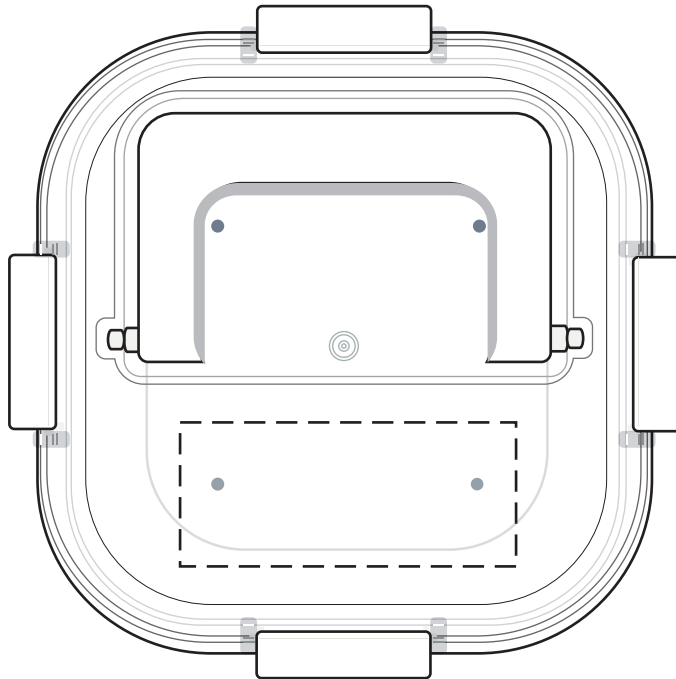

3-1/2" x 1-1/2"

50% FOR VIEWING

Nosh Recycled Polypropylene Lunch Box
WKA-NO25 - TOP

Item #	Description
WKA-NO25	Nosh Recycled Polypropylene Lunch Box

Your artwork will be sized to max imprint area unless otherwise requested. Due to the orientation of some logos, your artwork may be sized smaller than the imprint area listed here or in the catalog to achieve a uniform, non-distorted imprint.