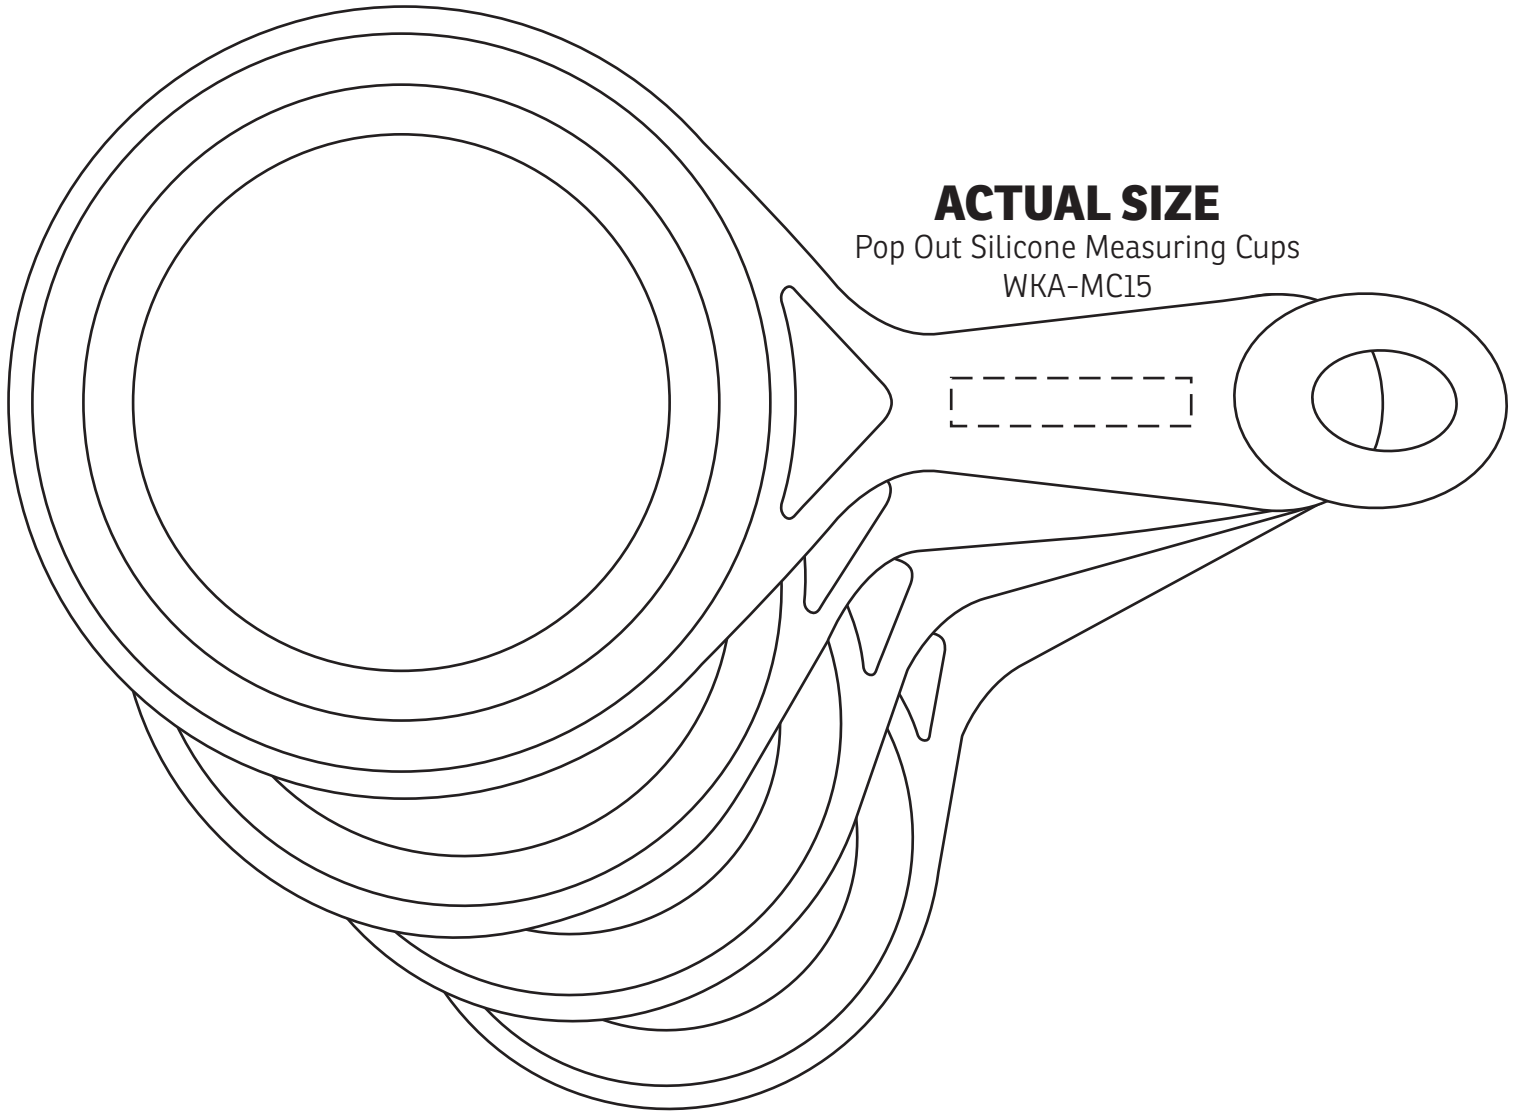

1-1/4" x 1/4"

Item #	Description
--------	-------------

WKA-MC15	Pop Out Silicone Measuring Cups
----------	---------------------------------

Your artwork will be sized to max imprint area unless otherwise requested. Due to the orientation of some logos, your artwork may be sized smaller than the imprint area listed here or in the catalog to achieve a uniform, non-distorted imprint.