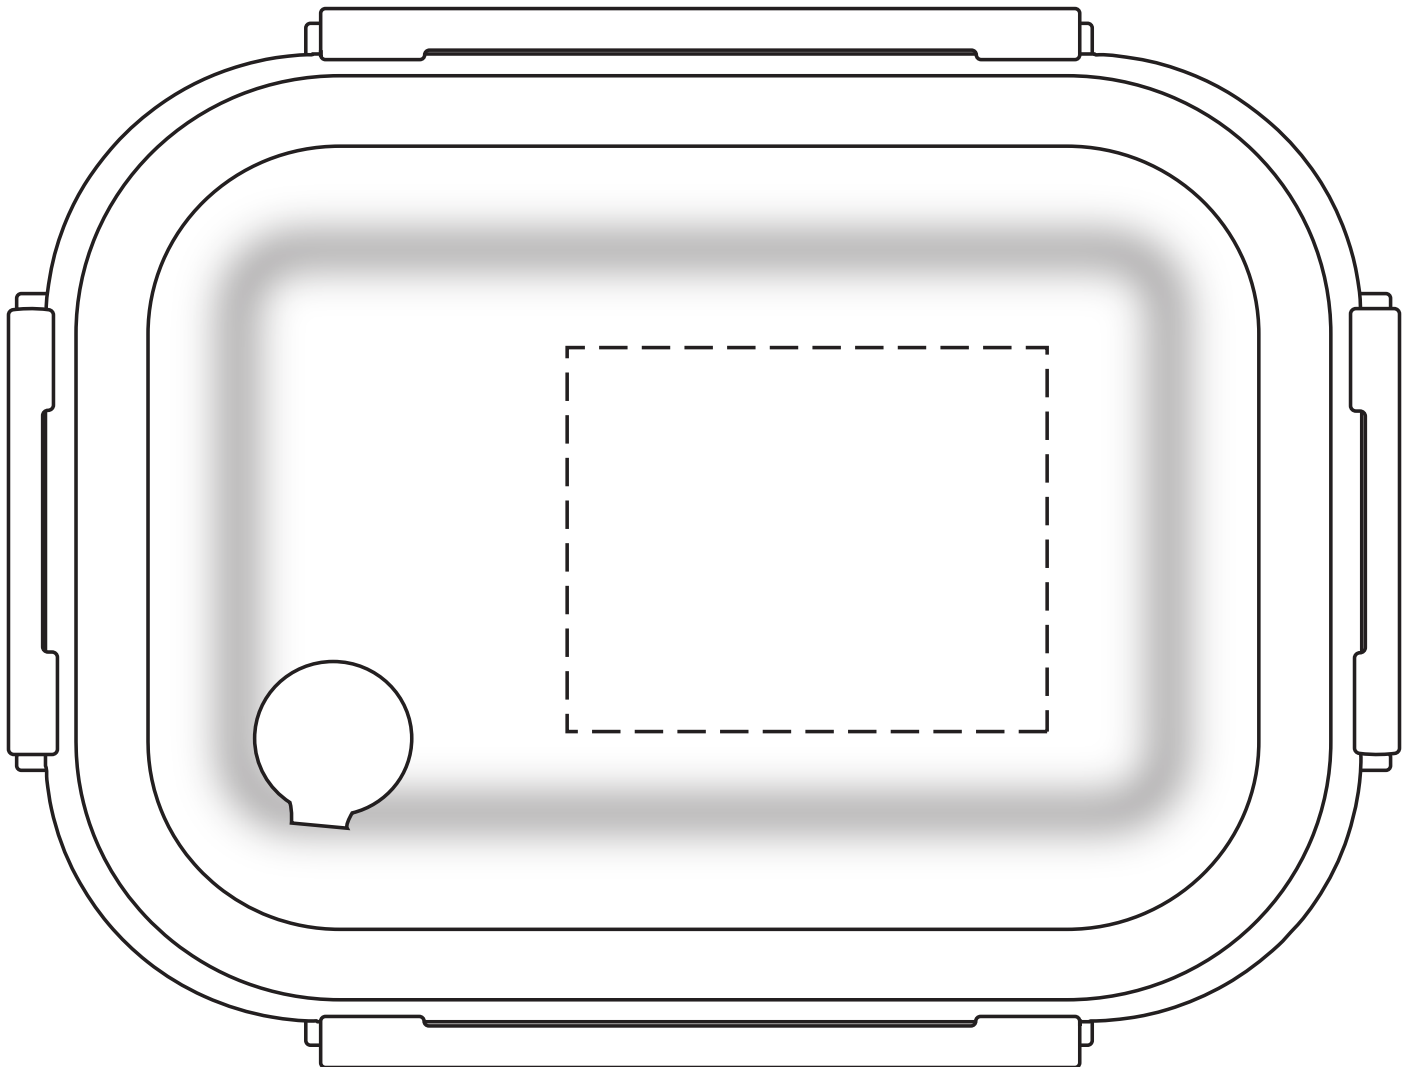

2-1/2" x 2" Top (PAD) One Color Only

ACTUAL SIZE

Heat 'N Eat Microwaveable Stainless Steel Lunch Box with Vented Glass Lid
WKA-HE24 - TOP

Item #	Description
WKA-HE24	Heat 'N Eat Microwaveable Stainless Steel Lunch Box with Vented Glass Lid

Your artwork will be sized to max imprint area unless otherwise requested. Due to the orientation of some logos, your artwork may be sized smaller than the imprint area listed here or in the catalog to achieve a uniform, non-distorted imprint.