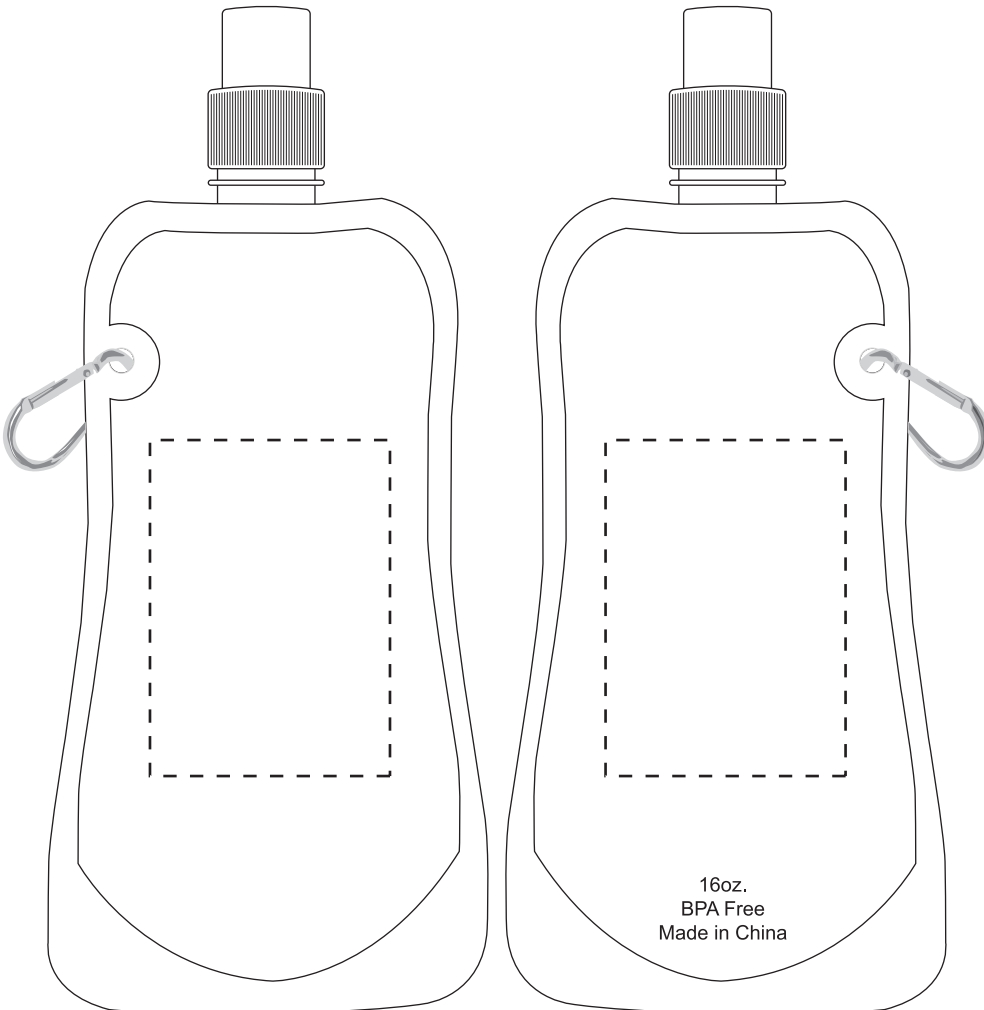

50% OF ACTUAL SIZE

Flex Water Bottle  
with Carabiner  
WKA-FW13  
front

Flex Water Bottle  
with Carabiner  
WKA-FW13  
back

ACTUAL IMPRINT SIZE

2.5 x 3.5"  
front & back

Item #	Description
WKA-FW13	FLEX WATER BOTTLE CARABINER
Your artwork will be sized to max imprint area unless otherwise requested. Due to the orientation of some logos, your artwork may be sized smaller than the imprint area listed here or in the catalog to achieve a uniform, non-distorted imprint.	