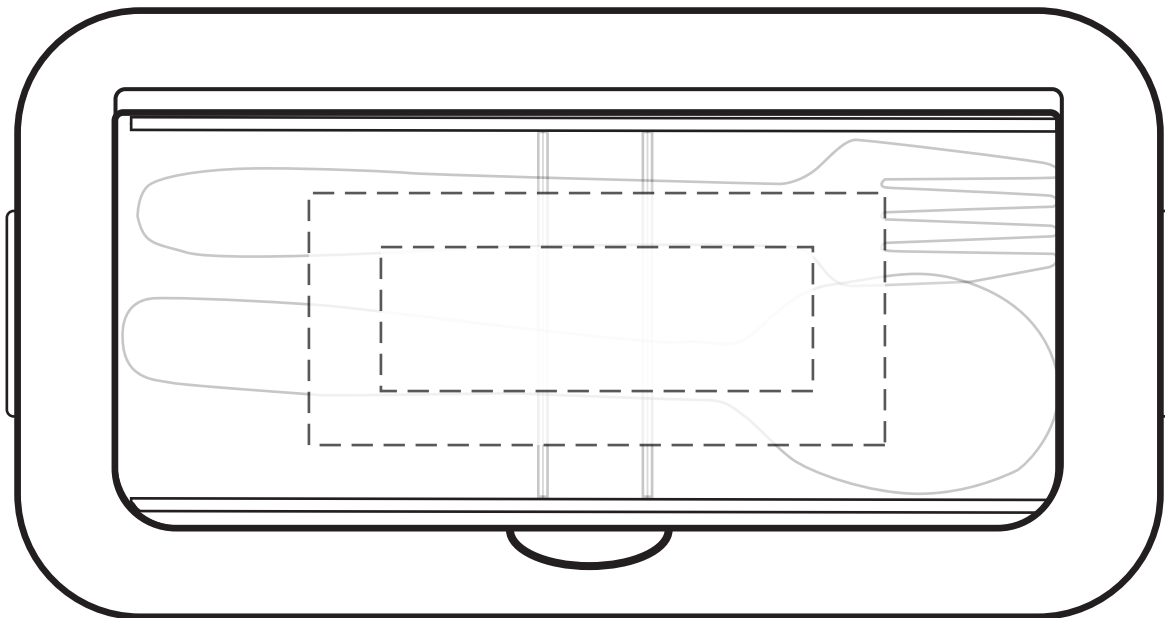

3" x 1" Top

4" x 1-3/4" Top (SCREEN)

75% FOR VIEWING

Connoisseur 3-Compartment Stackable Lunch Box with Utensils

WKA-CN24 - TOP

| Item # | Description |
|----------|---|
| WKA-CN24 | Connoisseur 3-Compartment Stackable Lunch Box with Utensils |

Your artwork will be sized to max imprint area unless otherwise requested. Due to the orientation of some logos, your artwork may be sized smaller than the imprint area listed here or in the catalog to achieve a uniform, non-distorted imprint.