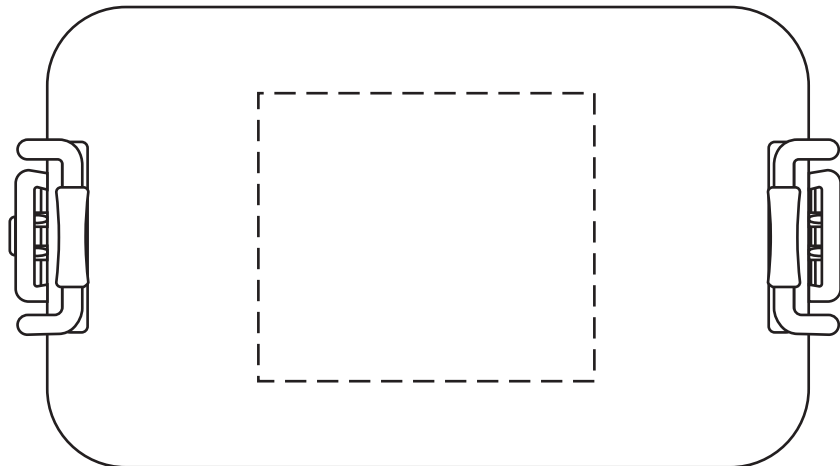

3-1/2" x 3"

**50% FOR VIEWING**

Canteen Stackable Lunch Box With Utensils  
WKA-CA25 - TOP (LID)

Item #	Description
WKA-CA25	Canteen Stackable Lunch Box With Utensils

Your artwork will be sized to max imprint area unless otherwise requested. Due to the orientation of some logos, your artwork may be sized smaller than the imprint area listed here or in the catalog to achieve a uniform, non-distorted imprint.