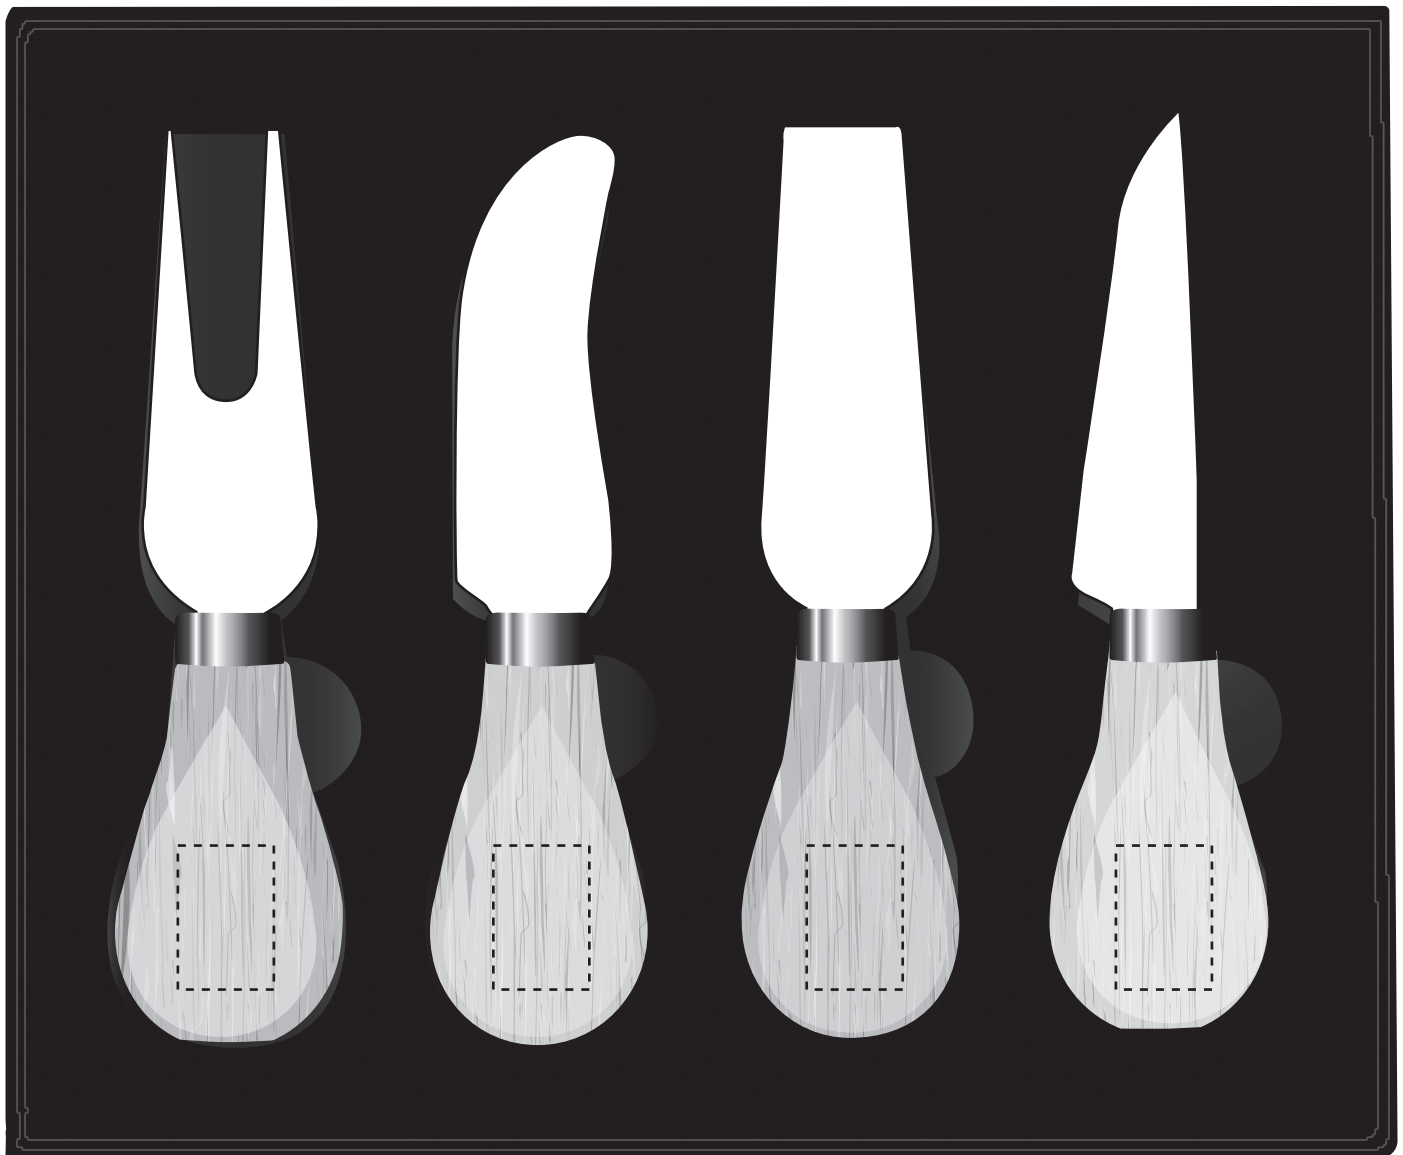

1/2" x 3/4"
(On Each Piece)

Tomme Cheese Knife Set
WHO-TM22 (Inside of Box)

Item #	Description
WHO-TM22	Tomme Cheese Knife Set
Your artwork will be sized to max imprint area unless otherwise requested. Due to the orientation of some logos, your artwork may be sized smaller than the imprint area listed here or in the catalog to achieve a uniform, non-distorted imprint.	