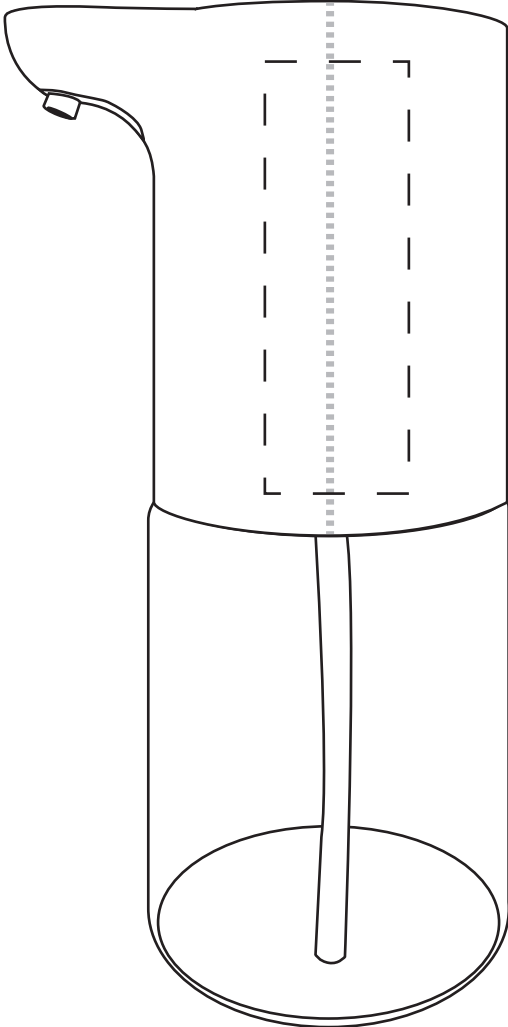

*****REDUCE TO 75% VIEWING*****

Wellspring 12 oz Touchless Dispenser
WHF-WP20 - Sides

Wellspring 12 oz Touchless Dispenser
WHF-WP20 - Back

ACTUAL SIZE

Please Note: There is a small seam on the side of the dispenser. This may cause your imprint to break up. Please advise.

Item #	Description
WHF-WP20	Wellspring 12 oz Touchless Dispenser
Your artwork will be sized to max imprint area unless otherwise requested. Due to the orientation of some logos, your artwork may be sized smaller than the imprint area listed here or in the catalog to achieve a uniform, non-distorted imprint.	