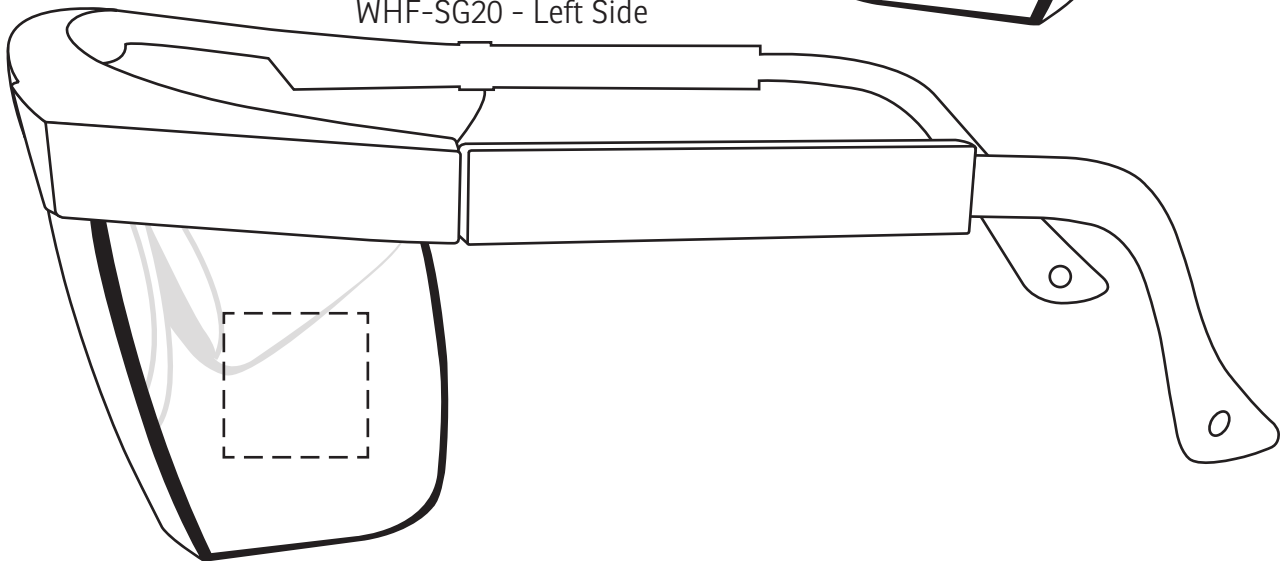

.75" x .75"
Either Side

ACTUAL SIZE
Sentry Safety Glasses
WHF-SG20 - Right Side

ACTUAL SIZE
Sentry Safety Glasses
WHF-SG20 - Left Side

Item #	Description
WHF-SG20	SENTRY SAFETY GLASSES
Your artwork will be sized to max imprint area unless otherwise requested. Due to the orientation of some logos, your artwork may be sized smaller than the imprint area listed here or in the catalog to achieve a uniform, non-distorted imprint.	