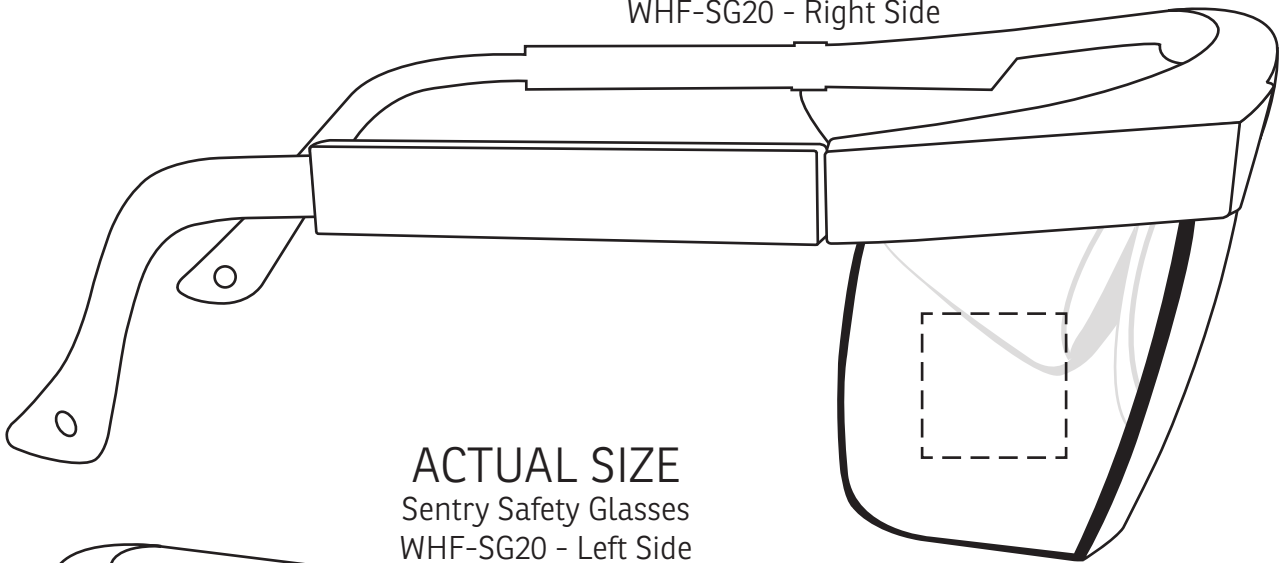

.75" x .75"
Either Side

ACTUAL SIZE
Sentry Safety Glasses
WHF-SG20 - Right Side

ACTUAL SIZE
Sentry Safety Glasses
WHF-SG20 - Left Side

Item #	Description
WHF-SG20	SENTRY SAFETY GLASSES
Your artwork will be sized to max imprint area unless otherwise requested. Due to the orientation of some logos, your artwork may be sized smaller than the imprint area listed here or in the catalog to achieve a uniform, non-distorted imprint.	