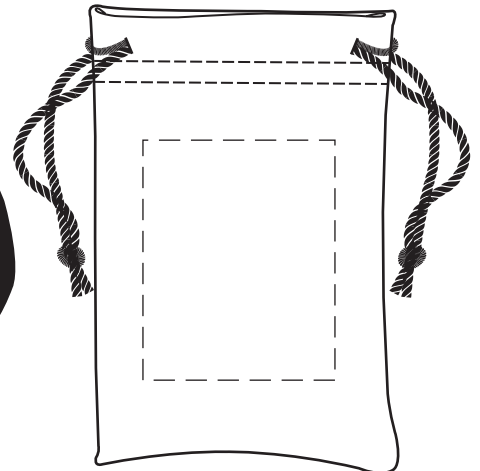

1.75" x 1.75"

MASK - EITHER SIDE  
SCREEN / HEAT TRANSFER

1.5" x 2"

MASK - EITHER SIDE  
PAD

2" x 2.5"

POUCH - EITHER SIDE  
SCREEN

# DEFAULT

50% FOR VIEWING

Refresh Microfiber Cooling Mask  
with Travel Pouch  
WHF-RM20  
SCREEN OR HEAT TRANSFER

50% FOR VIEWING

Refresh Microfiber Cooling Mask  
with Travel Pouch  
WHF-RM20  
PAD

50% FOR VIEWING

Refresh Microfiber Cooling Mask  
with Travel Pouch  
WHF-RM20

| Item # | Description |
|--------|-------------|
|--------|-------------|

|          |   |
|----------|---|
| WHF-RM20 | REFRESH MICROFIBER COOLING MASK WITH TRAVEL POUCH |
|----------|---|

Your artwork will be sized to max imprint area unless otherwise requested. Due to the orientation of some logos, your artwork may be sized smaller than the imprint area listed here or in the catalog to achieve a uniform, non-distorted imprint.