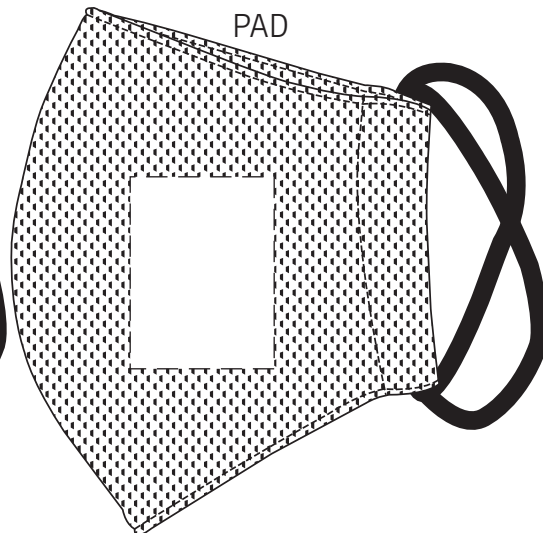

1.75" x 1.75"

MASK - EITHER SIDE  
SCREEN / HEAT TRANSFER

1.5" x 2"

MASK - EITHER SIDE  
PAD

2" x 2.5"

POUCH - EITHER SIDE  
SCREEN

# DEFAULT

50% FOR VIEWING

Refresh Microfiber Cooling Mask  
with Travel Pouch  
WHF-RM20  
SCREEN OR HEAT TRANSFER

50% FOR VIEWING

Refresh Microfiber Cooling Mask  
with Travel Pouch  
WHF-RM20  
PAD

50% FOR VIEWING

Refresh Microfiber Cooling Mask  
with Travel Pouch  
WHF-RM20

| Item # | Description |
|--------|-------------|
|--------|-------------|

|          |   |
|----------|---|
| WHF-RM20 | REFRESH MICROFIBER COOLING MASK WITH TRAVEL POUCH |
|----------|---|

Your artwork will be sized to max imprint area unless otherwise requested. Due to the orientation of some logos, your artwork may be sized smaller than the imprint area listed here or in the catalog to achieve a uniform, non-distorted imprint.