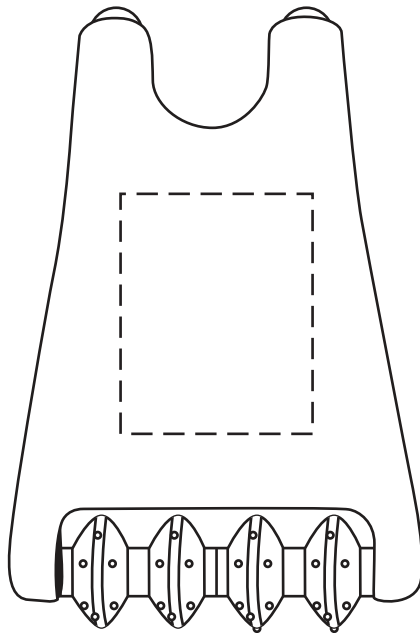

1" x 1-1/4"

**ACTUAL SIZE**

Rigger 2-in-1 Roller & Massager  
WHF-RG25 - FRONT

**ACTUAL SIZE**

Rigger 2-in-1 Roller & Massager  
WHF-RG25 - BACK

Item #	Description
WHF-RG25	Rigger 2-in-1 Roller & Massager

Your artwork will be sized to max imprint area unless otherwise requested. Due to the orientation of some logos, your artwork may be sized smaller than the imprint area listed here or in the catalog to achieve a uniform, non-distorted imprint.