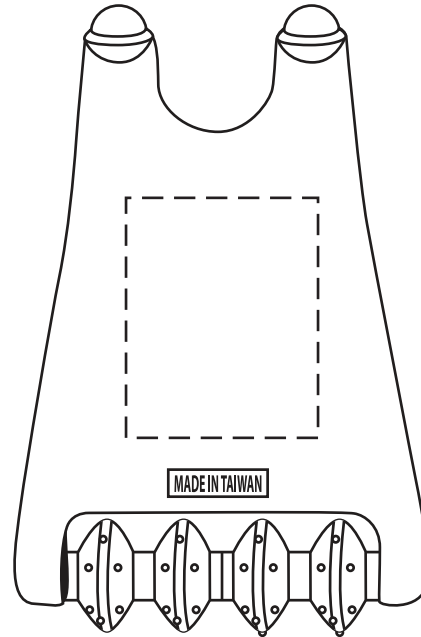

1" x 1-1/4"

**ACTUAL SIZE**

Rigger 2-in-1 Roller & Massager  
WHF-RG25 - FRONT

**ACTUAL SIZE**

Rigger 2-in-1 Roller & Massager  
WHF-RG25 - BACK

Item #	Description
WHF-RG25	Rigger 2-in-1 Roller & Massager

Your artwork will be sized to max imprint area unless otherwise requested. Due to the orientation of some logos, your artwork may be sized smaller than the imprint area listed here or in the catalog to achieve a uniform, non-distorted imprint.