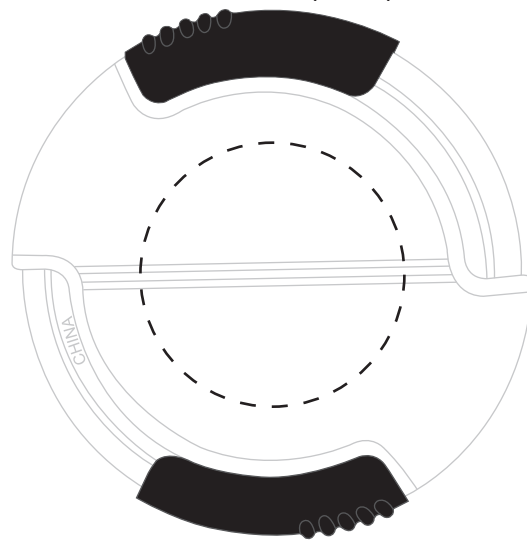

1.375" Dia.

Double Slide Pill Box  
WHF-PB12  
Clear/Blue (front)

Double Slide Pill Box  
WHF-PB12  
Clear/Blue (back)

Item #	Description
WHF-PB12	DOUBLE SLIDE PILL BOX
Your artwork will be sized to max imprint area unless otherwise requested. Due to the orientation of some logos, your artwork may be sized smaller than the imprint area listed here or in the catalog to achieve a uniform, non-distorted imprint.	