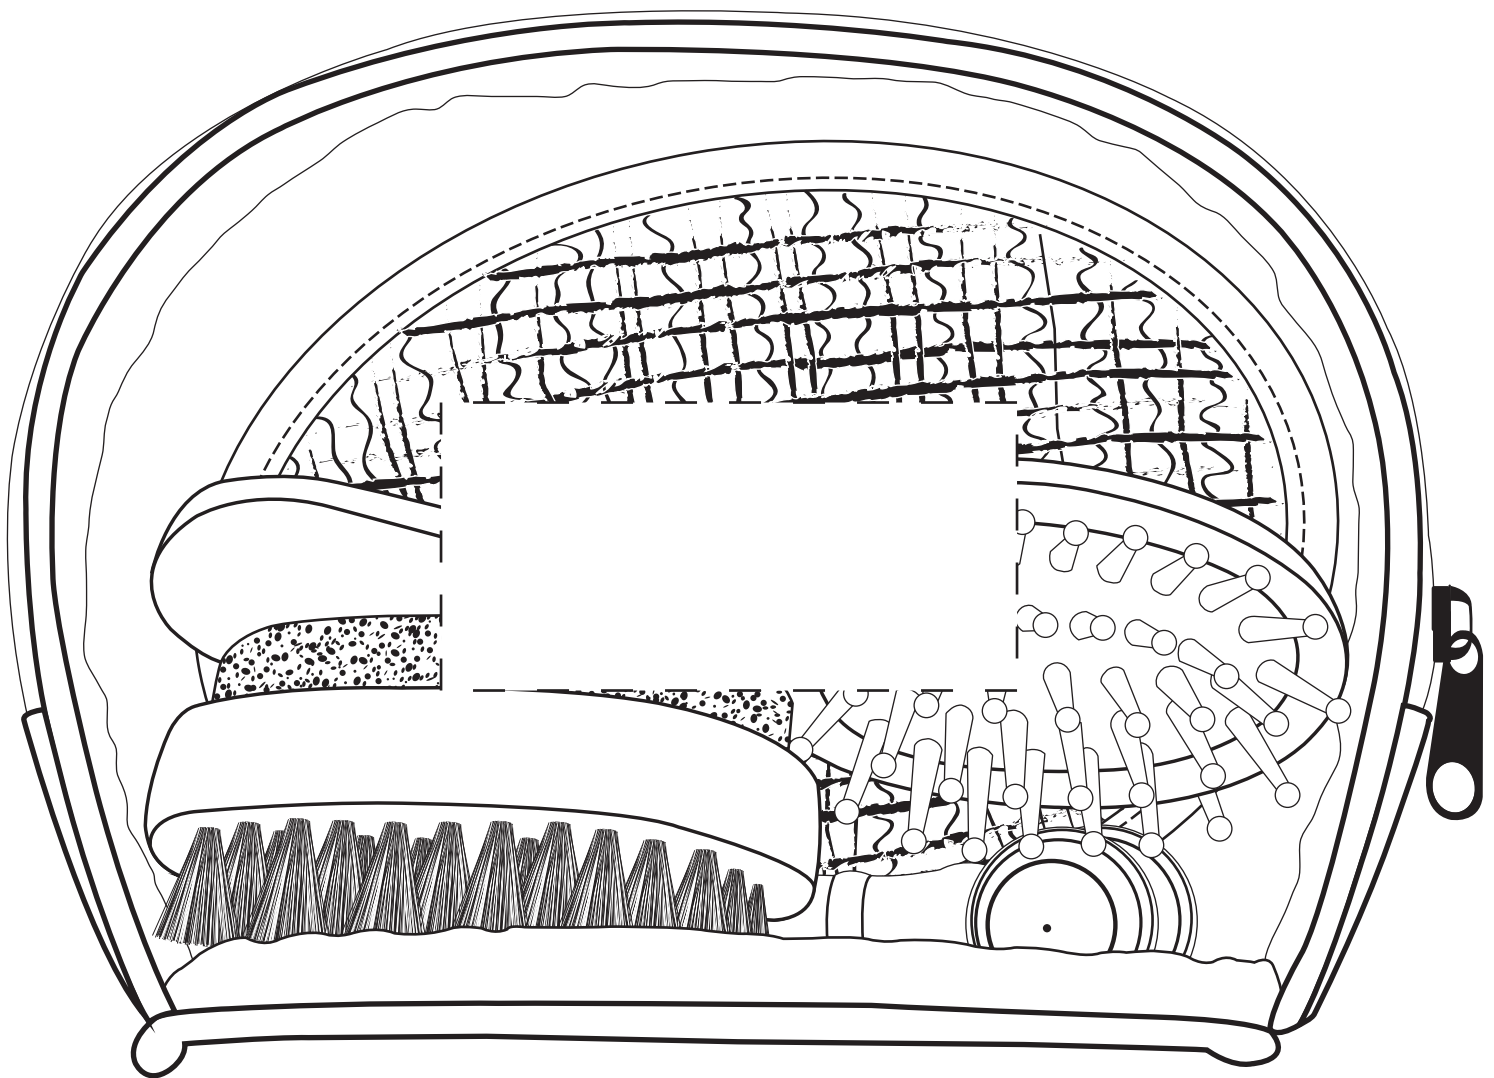

3" x 1-1/5" (SIDES)

Item #	Description
WHF-NY11	NATURALLY YOU SPA KIT

Your artwork will be sized to max imprint area unless otherwise requested. Due to the orientation of some logos, your artwork may be sized smaller than the imprint area listed here or in the catalog to achieve a uniform, non-distorted imprint.