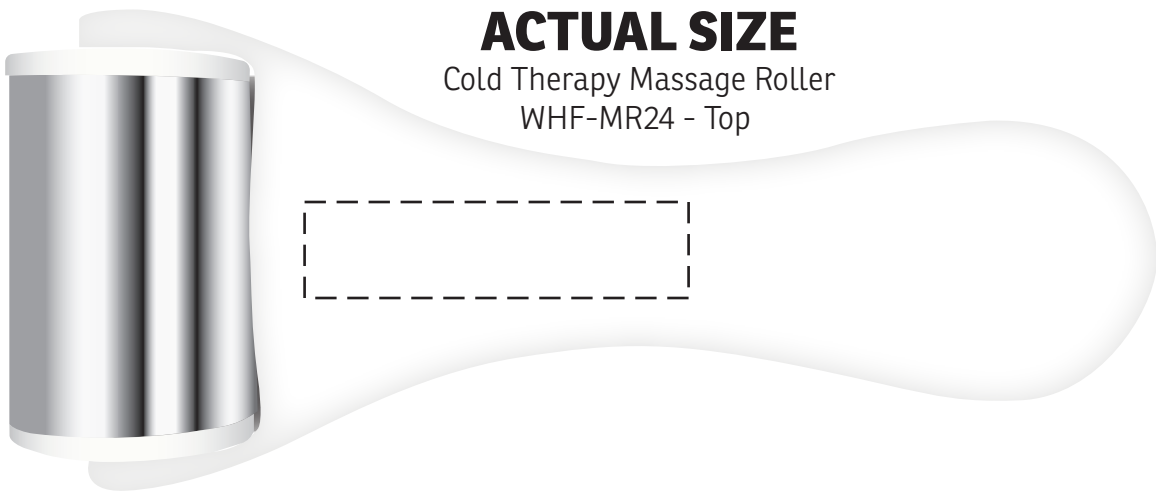

2" x 1/2" Top (PAD)

ACTUAL SIZE

Cold Therapy Massage Roller
WHF-MR24 - Top

Item #	Description
WHF-MR24	Cold Therapy Massage Roller

Your artwork will be sized to max imprint area unless otherwise requested. Due to the orientation of some logos, your artwork may be sized smaller than the imprint area listed here or in the catalog to achieve a uniform, non-distorted imprint.