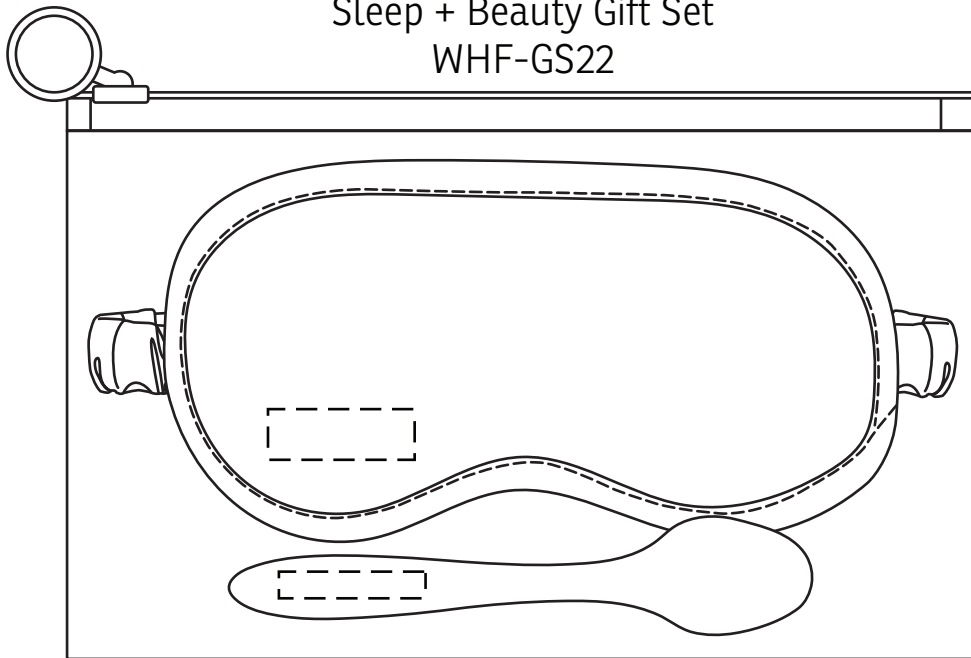

IMPRINT AREA

1-1/2" x 1/4"

Top of Handle
Under-Eye Roller
WHF-CU21

IMPRINT AREA

1-1/2" x 1/2"

Left Lower Bottom
on Eye Mask
WHF-BQ22

50% FOR VIEWING

Sleep + Beauty Gift Set
WHF-GS22

ITEM DISCLAIMER: (WHF-BQ22) IMPRINT MAY DISTORT OR HAVE BREAK UP
DUE TO THE TINY BEAD INSIDE ITEMS AND ITEM MATERIAL

Item #	Description
WHF-GS22	Sleep + Beauty Gift Set

Your artwork will be sized to max imprint area unless otherwise requested. Due to the orientation of some logos, your artwork may be sized smaller than the imprint area listed here or in the catalog to achieve a uniform, non-distorted imprint.