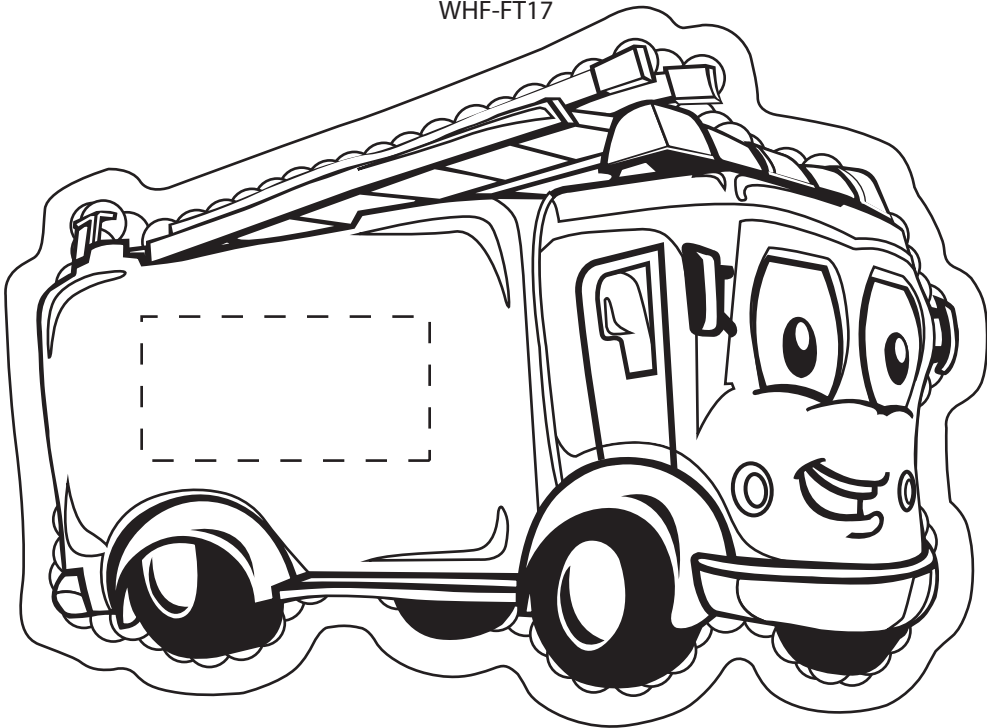

Fire Truck Hot/Cold Pack
WHF-FT17

Item #	Description
WHF-FT17	FIRE TRUCK HOT/COLD PACK

Your artwork will be sized to max imprint area unless otherwise requested. Due to the orientation of some logos, your artwork may be sized smaller than the imprint area listed here or in the catalog to achieve a uniform, non-distorted imprint.