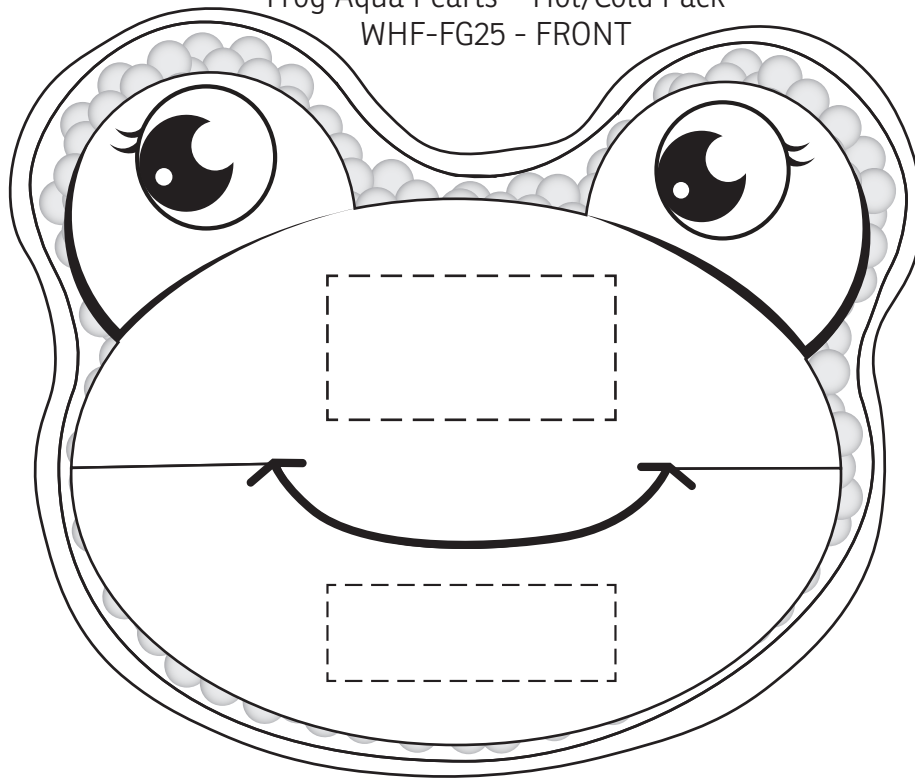

1-1/2" x 3/4"

Upper

1-1/2" x 1/2"

Lower

ACTUAL SIZE

Frog Aqua Pearls™ Hot/Cold Pack

WHF-FG25 - FRONT

Item #	Description
WHF-FG25	Frog Aqua Pearls™ Hot/Cold Pack

Your artwork will be sized to max imprint area unless otherwise requested. Due to the orientation of some logos, your artwork may be sized smaller than the imprint area listed here or in the catalog to achieve a uniform, non-distorted imprint.