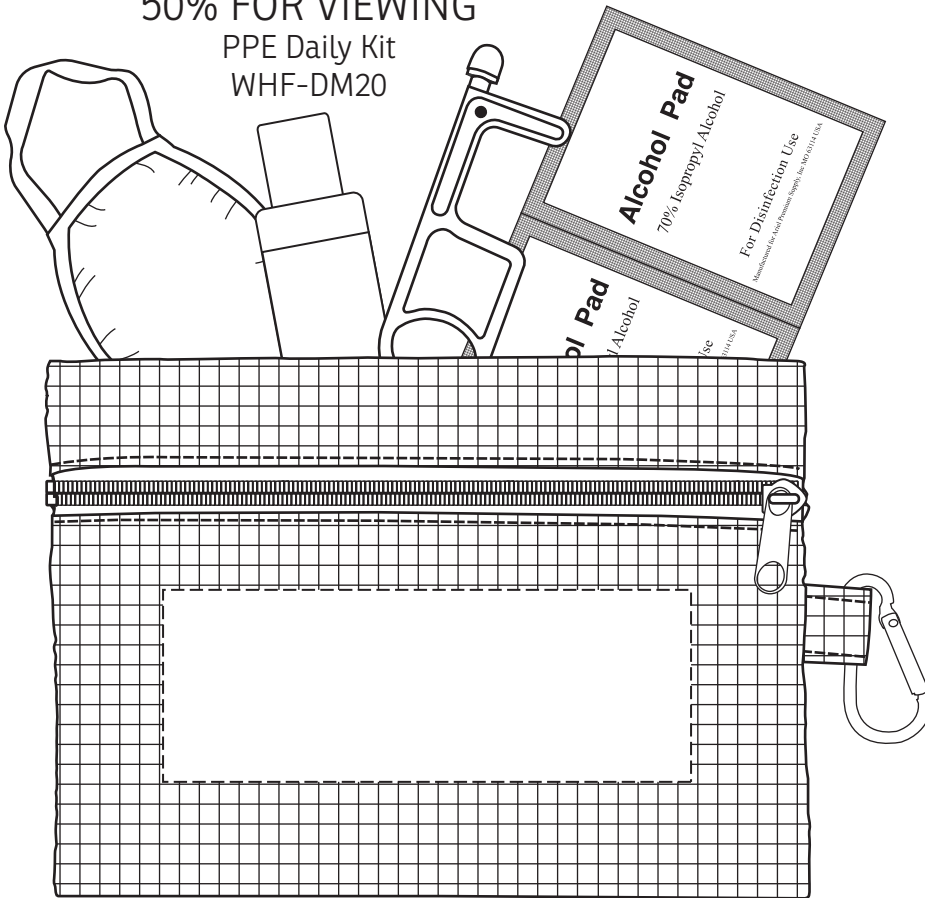

5.5" x 2" WBA-ZP20 - Bag

.625" x .75"
WTT-NT20

.75" x 1"
WSA-GU20 - PAD

50% FOR VIEWING

PPE Daily Kit
WHF-DM20

2" x 1.5"
WHF-EC20 - SCREEN

2.5" x 2.25"
WHF-EC20 - HEAT TRANSFER

KIT INCLUDES: WBA-ZP20 (BAG):
WHF-EC20 / WSA-RC20 / WTT-NT20 / WSA-GU20

Item #	Description
WHF-DM20	PPE DAILY KIT

Your artwork will be sized to max imprint area unless otherwise requested. Due to the orientation of some logos, your artwork may be sized smaller than the imprint area listed here or in the catalog to achieve a uniform, non-distorted imprint.