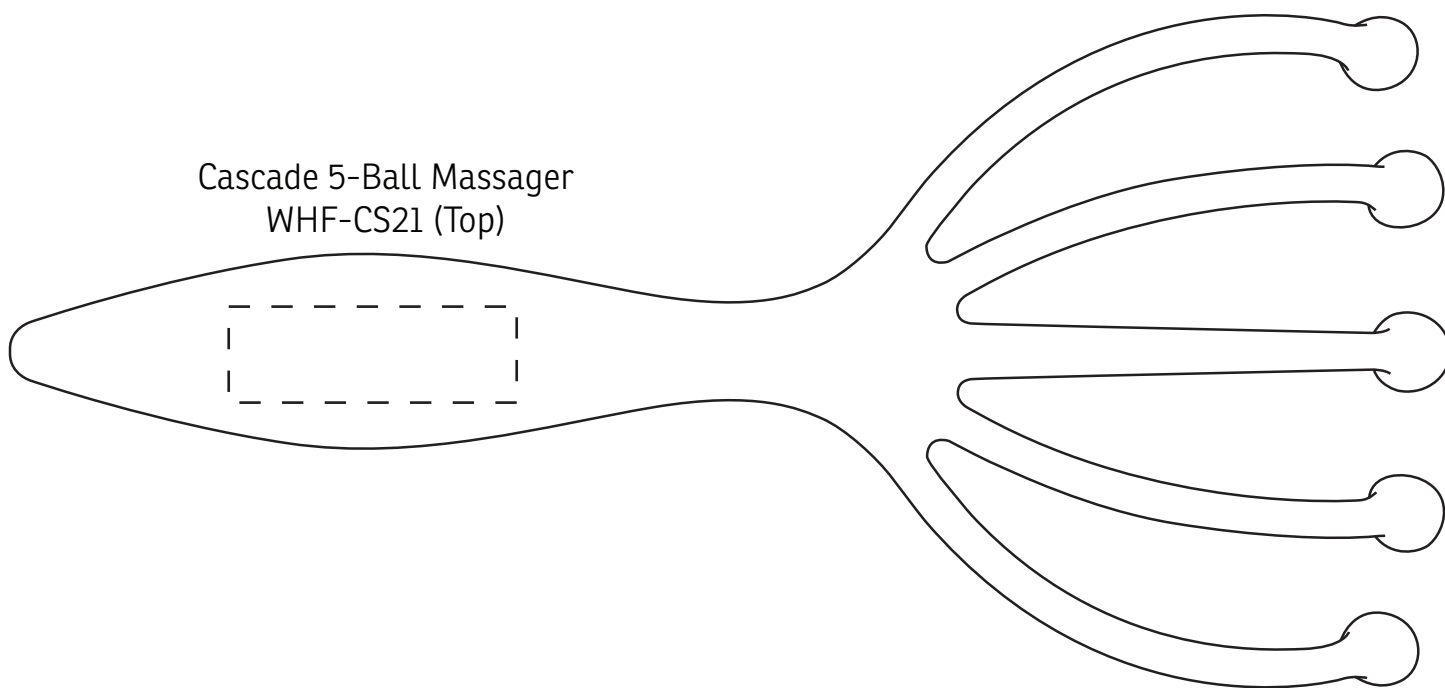

1-1/2" x 1/2"
Top of Handle

Cascade 5-Ball Massager
WHF-CS21 (Top)

Item #	Description
WHF-CS21	Cascade 5-Ball Massager
Your artwork will be sized to max imprint area unless otherwise requested. Due to the orientation of some logos, your artwork may be sized smaller than the imprint area listed here or in the catalog to achieve a uniform, non-distorted imprint.	