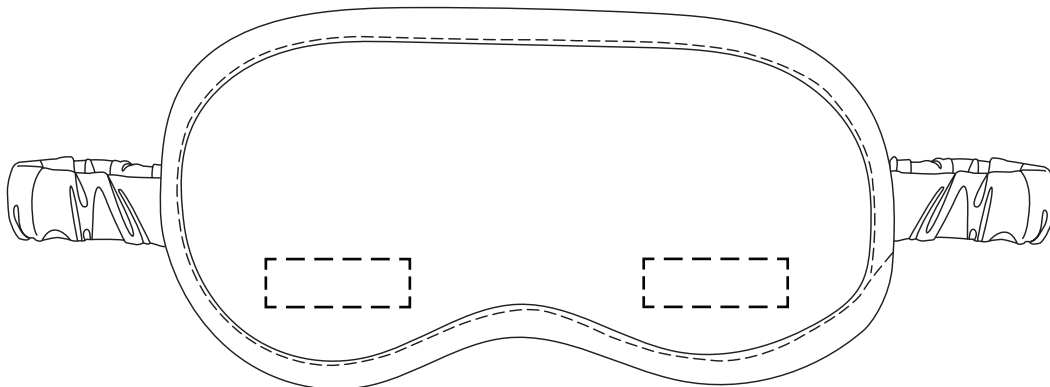

Actual Size of Imprint Area

1-1/2" x 1/2"

Either Side of Lower Bottom
Corner of Eye Mask

Bouquet Scented Satin Sleep Mask

WHF-BQ22

50% FOR VIEWING

DEFAULT SIDE

** ITEM DISCLAIMER: IMPRINT MAY DISTORT OR HAVE BREAK UP
DUE TO THE TINY BEAD INSIDE ITEMS AND ITEM MATERIAL **

Item #	Description
WHF-BQ22	Bouquet Scented Satin Sleep Mask

Your artwork will be sized to max imprint area unless otherwise requested. Due to the orientation of some logos, your artwork may be sized smaller than the imprint area listed here or in the catalog to achieve a uniform, non-distorted imprint.