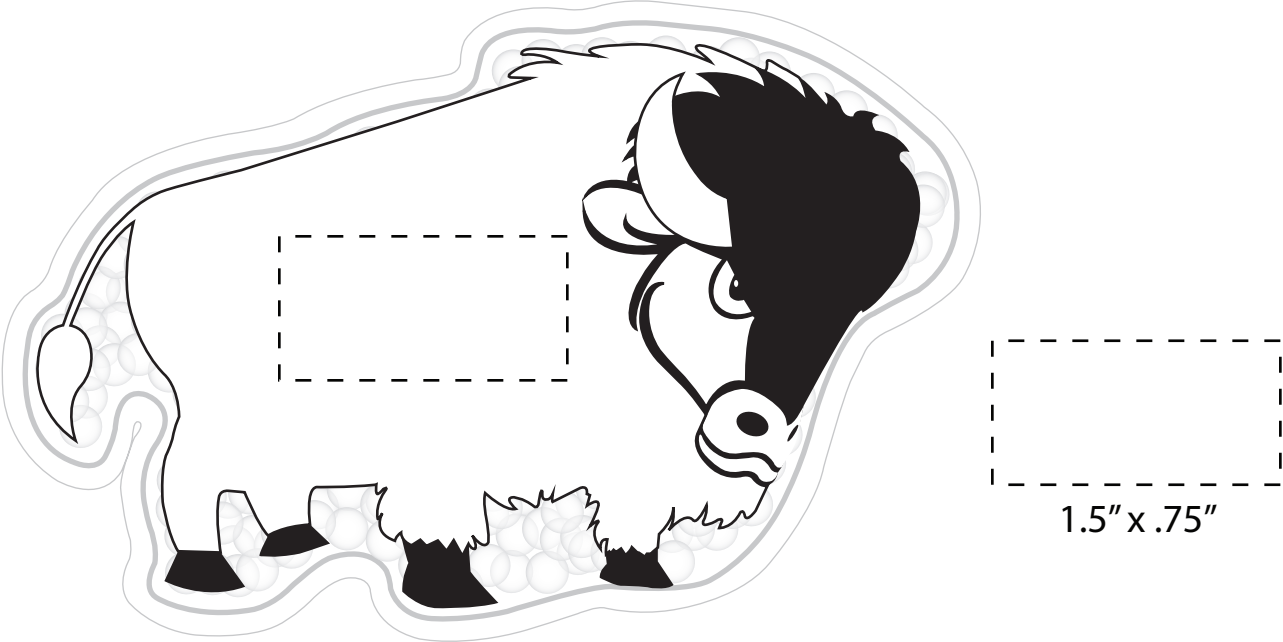

Buffalo Hot/Cold Pack
WHF-BF17

Item #	Description
WHF-BF17	BUFFALO HOT/COLD PACK

Your artwork will be sized to max imprint area unless otherwise requested. Due to the orientation of some logos, your artwork may be sized smaller than the imprint area listed here or in the catalog to achieve a uniform, non-distorted imprint.