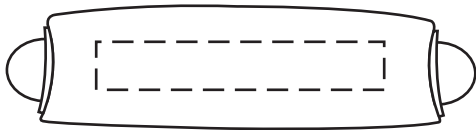

1-1/2" x 1/4"

ACTUAL SIZE

Push Pop Stress Reliever Keychain
WGA-PS24

ACTUAL SIZE

Push Pop Stress Reliever Keychain
WGA-PS24

Item #	Description
WGA-PS24	Push Pop Stress Reliever Keychain

Your artwork will be sized to max imprint area unless otherwise requested. Due to the orientation of some logos, your artwork may be sized smaller than the imprint area listed here or in the catalog to achieve a uniform, non-distorted imprint.