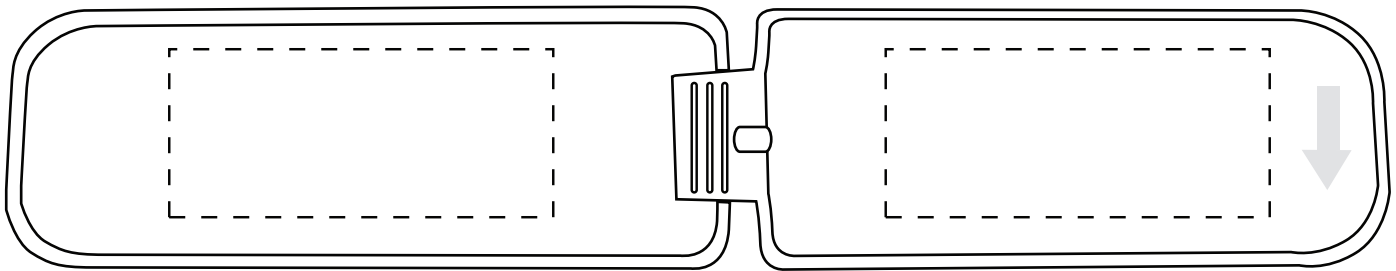

Imprint Area  
2" x 7/8" front/back/inside

OUTSIDE OF LINT BRUSH

FRONT

BACK

INSIDE OF LINT BRUSH

Item #	Description
WEE-LB01	LINT BRUSH

Your artwork will be sized to max imprint area unless otherwise requested. Due to the orientation of some logos, your artwork may be sized smaller than the imprint area listed here or in the catalog to achieve a uniform, non-distorted imprint.