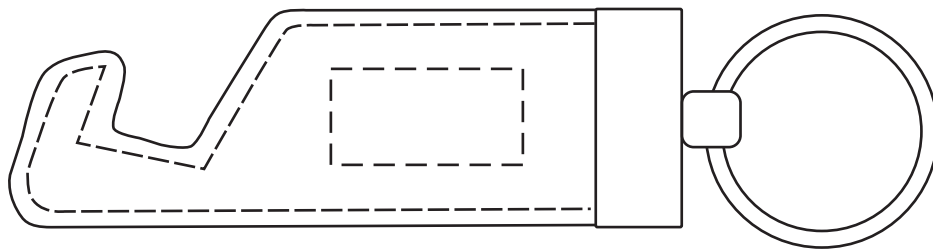

1" x 1/2"

PAD or DEBOSS

**ACTUAL SIZE**

Best Buddy Tools® Phone Holder Key Ring  
WCP-PH24 - SIDE 1

**ACTUAL SIZE**

Best Buddy Tools® Phone Holder Key Ring  
WCP-PH24 - SIDE 2

Item #	Description
WCP-PH24	Best Buddy Tools® Phone Holder Key Ring

Your artwork will be sized to max imprint area unless otherwise requested. Due to the orientation of some logos, your artwork may be sized smaller than the imprint area listed here or in the catalog to achieve a uniform, non-distorted imprint.