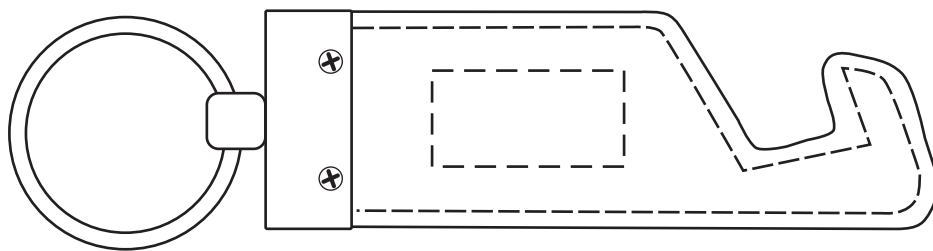

1" x 1/2"

PAD or DEBOSS

**ACTUAL SIZE**

Best Buddy Tools® Phone Holder Key Ring  
WCP-PH24 - SIDE 1

**ACTUAL SIZE**

Best Buddy Tools® Phone Holder Key Ring  
WCP-PH24 - SIDE 2

Item #	Description
WCP-PH24	Best Buddy Tools® Phone Holder Key Ring

Your artwork will be sized to max imprint area unless otherwise requested. Due to the orientation of some logos, your artwork may be sized smaller than the imprint area listed here or in the catalog to achieve a uniform, non-distorted imprint.