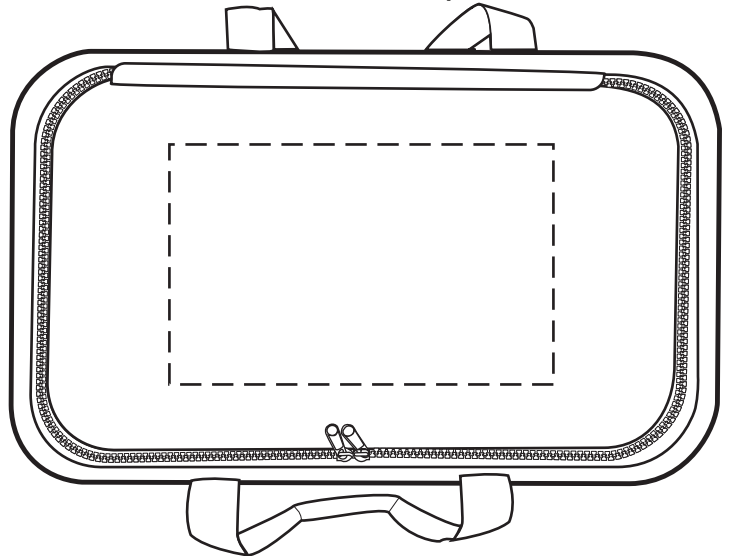

50% FOR VIEWING

3-1/2" x 3"
front pocket

50% FOR VIEWING

8" x 5"
TOP OF ITEM

25% FOR VIEWING

Venture Collapsible Cooler Bag
WBA-VB18 (front)

25% FOR VIEWING

Venture Collapsible Cooler Bag
WBA-VB18 (top)

Item #	Description
WBA-VB18	Venture Collapsible Cooler Bag

Your artwork will be sized to max imprint area unless otherwise requested. Due to the orientation of some logos, your artwork may be sized smaller than the imprint area listed here or in the catalog to achieve a uniform, non-distorted imprint.