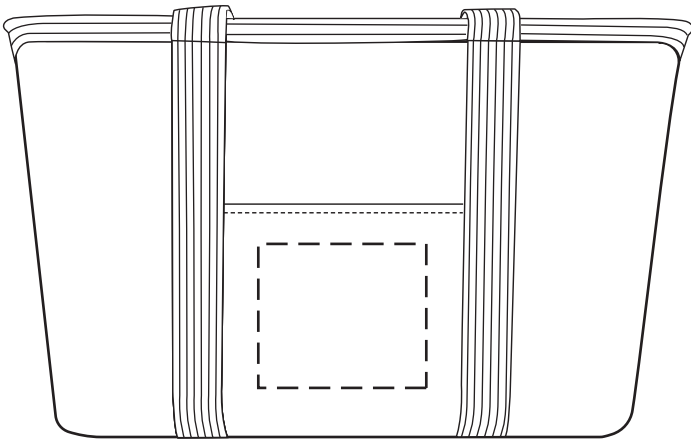

50% FOR VIEWING

3-1/2" x 3"
front pocket

50% FOR VIEWING

8" x 5"
TOP OF ITEM

25% FOR VIEWING

Venture Collapsible Cooler Bag
WBA-VB18 (front)

25% FOR VIEWING

Venture Collapsible Cooler Bag
WBA-VB18 (top)

Item #	Description
WBA-VB18	Venture Collapsible Cooler Bag

Your artwork will be sized to max imprint area unless otherwise requested. Due to the orientation of some logos, your artwork may be sized smaller than the imprint area listed here or in the catalog to achieve a uniform, non-distorted imprint.