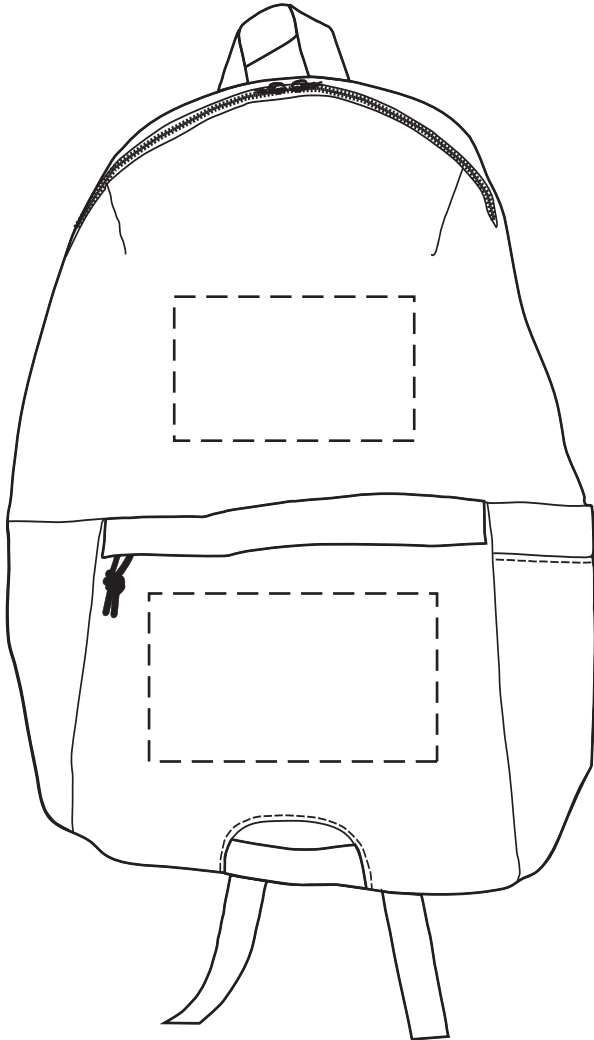

**25% FOR VIEWING**

Uptown Recycled Nylon Backpack  
WBA-UP25 - FRONT

**50% FOR VIEWING**

5" x 3"

Front - Above Pocket  
(HEAT TRANSFER)

**50% FOR VIEWING**

6" x 3-1/2"

Front - Pocket  
(SCREEN or HEAT TRANSFER)

Item #	Description
WBA-UP25	Uptown Recycled Nylon Backpack

Your artwork will be sized to max imprint area unless otherwise requested. Due to the orientation of some logos, your artwork may be sized smaller than the imprint area listed here or in the catalog to achieve a uniform, non-distorted imprint.