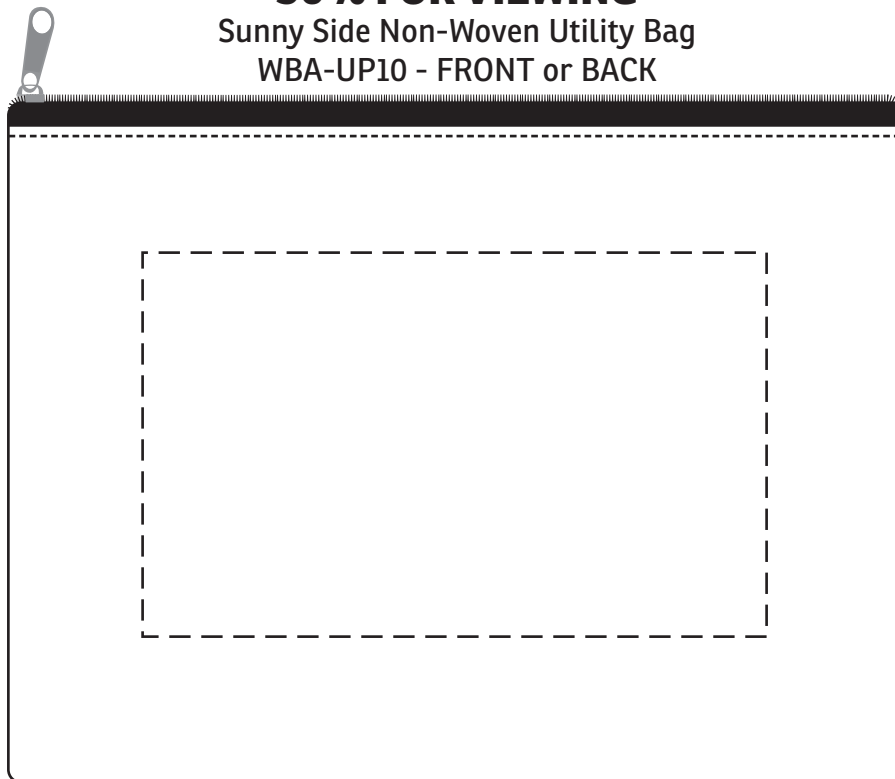

ACTUAL SIZE

6-1/2" x 4"

50% FOR VIEWING

Sunny Side Non-Woven Utility Bag
WBA-UP10 - FRONT or BACK

Item #	Description
WBA-UP10	Sunny Side Non-Woven Utility Bag

Your artwork will be sized to max imprint area unless otherwise requested. Due to the orientation of some logos, your artwork may be sized smaller than the imprint area listed here or in the catalog to achieve a uniform, non-distorted imprint.