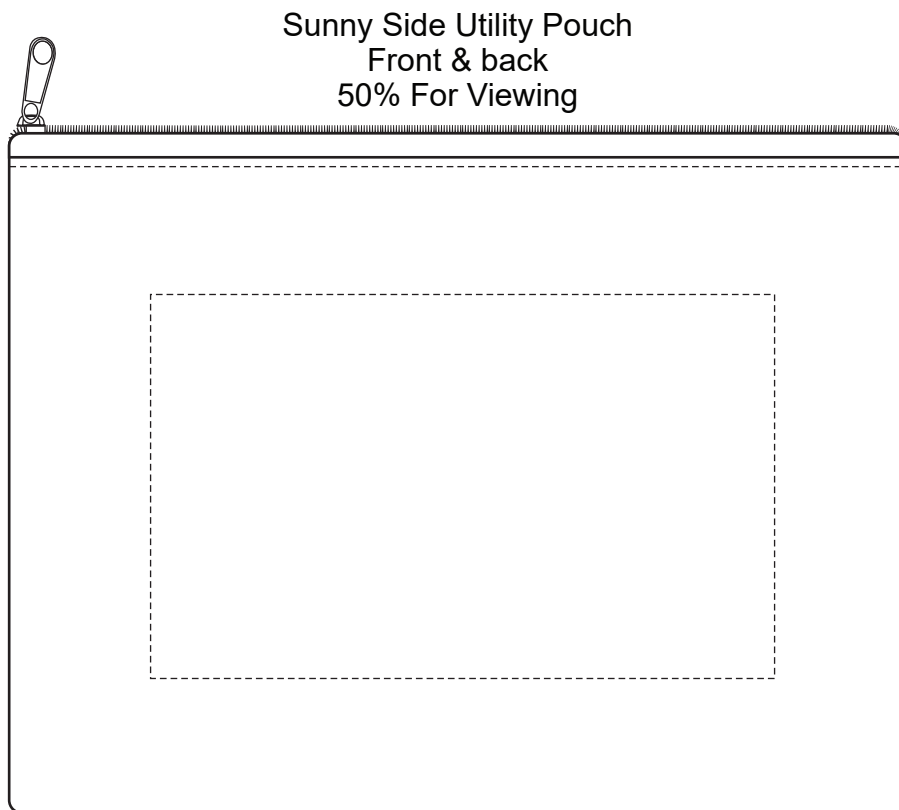

ACTUAL IMPRINT SIZE: 6-1/2" x 4"

Item #	Description
WBA-UP10	SUNNY SIDE UTILITY POUCH
Your artwork will be sized to max imprint area unless otherwise requested. Due to the orientation of some logos, your artwork may be sized smaller than the imprint area listed here or in the catalog to achieve a uniform, non-distorted imprint.	