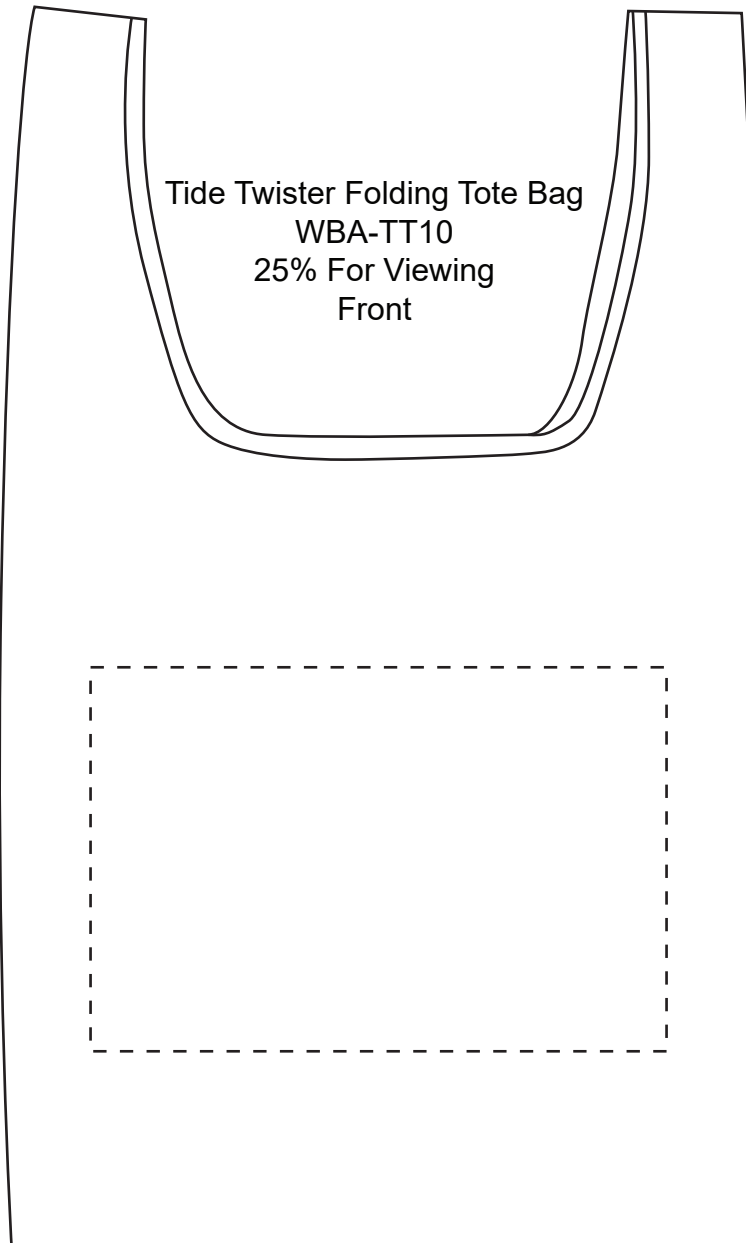

Imprint Area: 12"(w) x 8"(h) front & back

Item #	Description
WBA-TT10	TIDE TWISTER FOLDING TOTE BAG
Your artwork will be sized to max imprint area unless otherwise requested. Due to the orientation of some logos, your artwork may be sized smaller than the imprint area listed here or in the catalog to achieve a uniform, non-distorted imprint.	