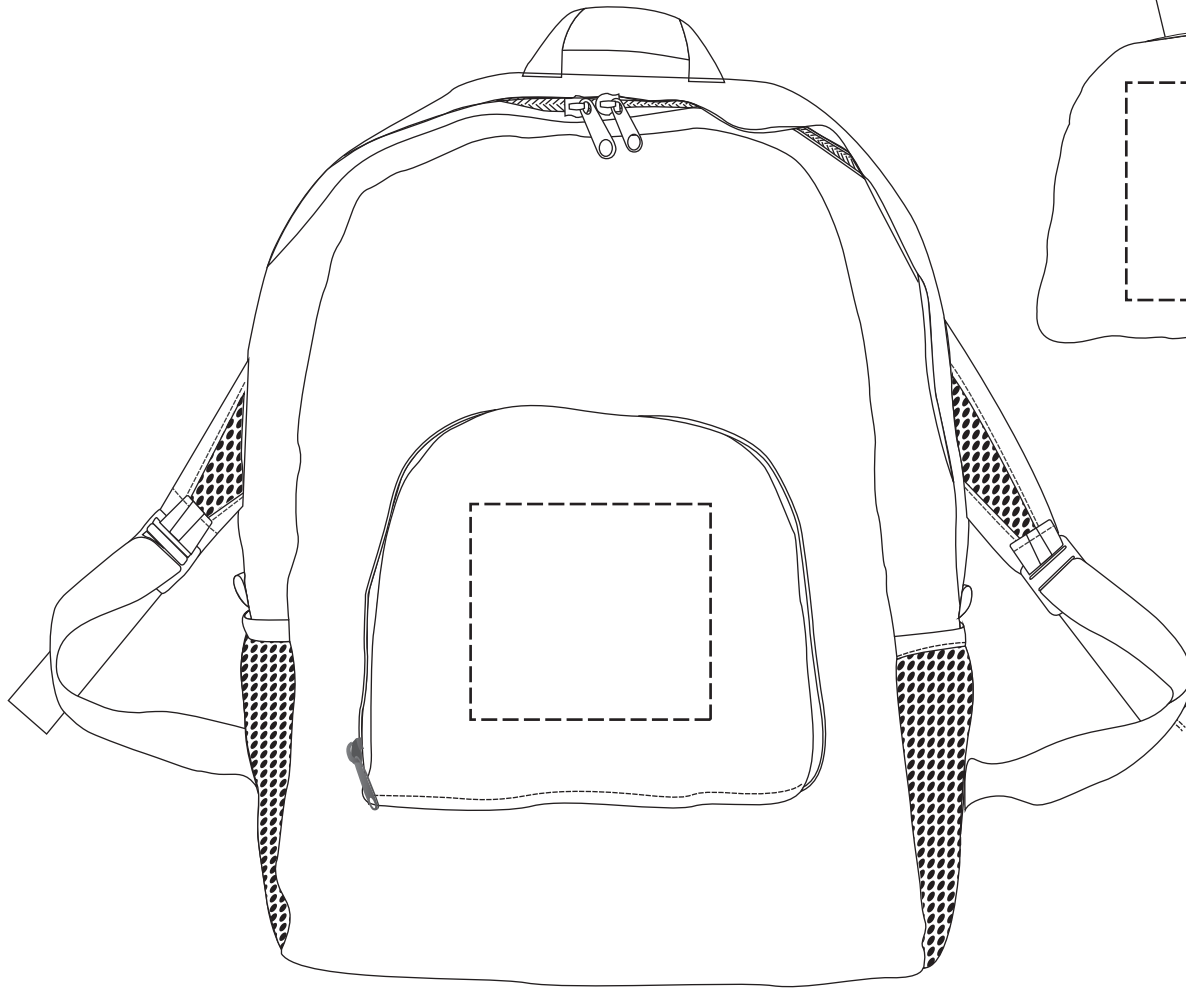

Trailblazer Collapsible Backpack  
 WBA-TB18  
 25% For Viewing  
 Print on Pack

Trailblazer Collapsible Backpack  
 WBA-TB18  
 25% For Viewing  
 Print on Pouch

Item #	Description
WBA-TB18	TRAILBLAZER COLLAPSIBLE BACKPACK

Your artwork will be sized to max imprint area unless otherwise requested. Due to the orientation of some logos, your artwork may be sized smaller than the imprint area listed here or in the catalog to achieve a uniform, non-distorted imprint.