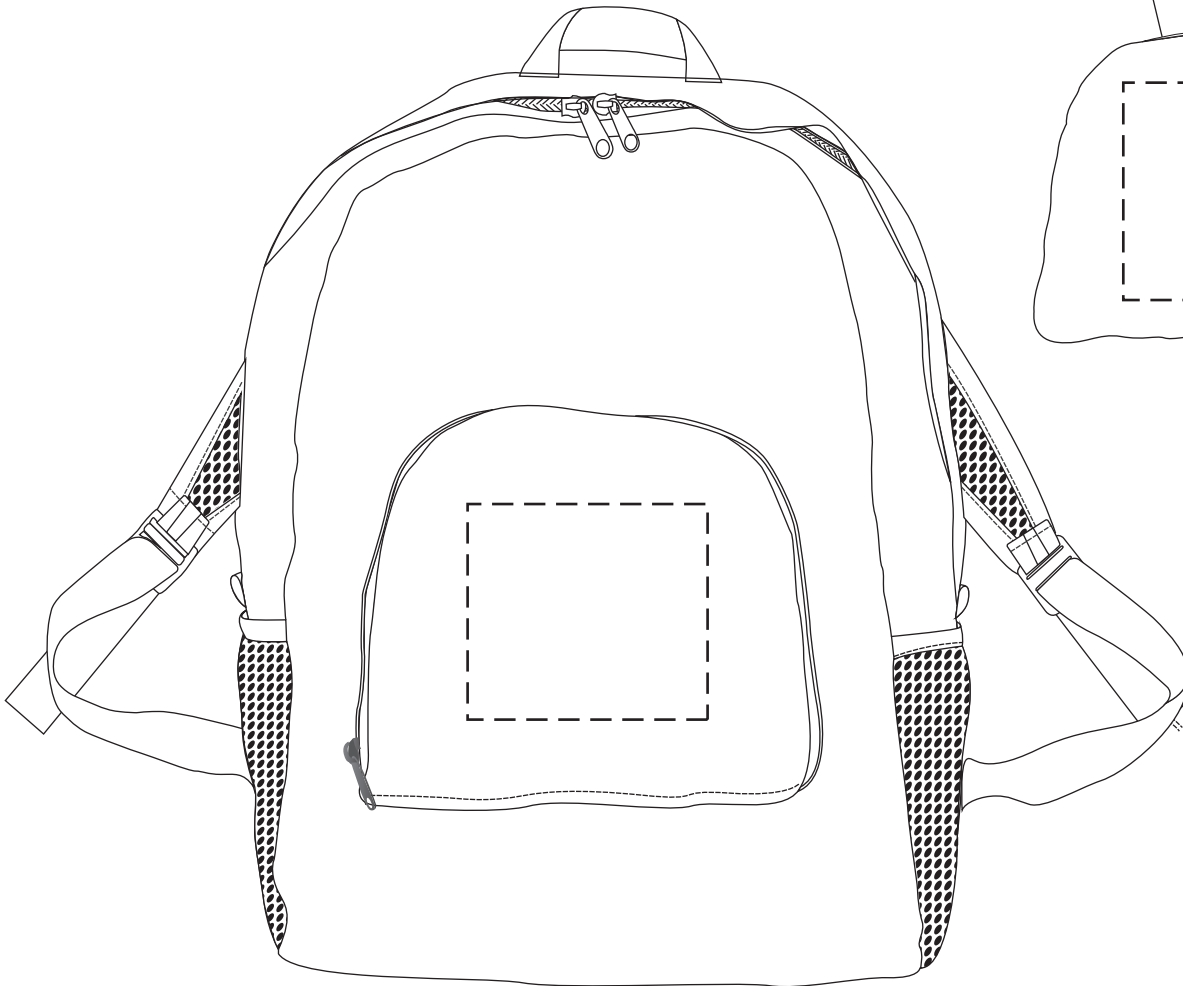

50% FOR VIEWING

5" x 4-1/2"

25% FOR VIEWING

Trailblazer Collapsible Polyester Backpack
WBA-TB18 - FRONT

25% FOR VIEWING

Trailblazer Collapsible Polyester Backpack
WBA-TB18 - ON POUCH

Item #	Description
WBA-TB18	Trailblazer Collapsible Polyester Backpack

Your artwork will be sized to max imprint area unless otherwise requested. Due to the orientation of some logos, your artwork may be sized smaller than the imprint area listed here or in the catalog to achieve a uniform, non-distorted imprint.