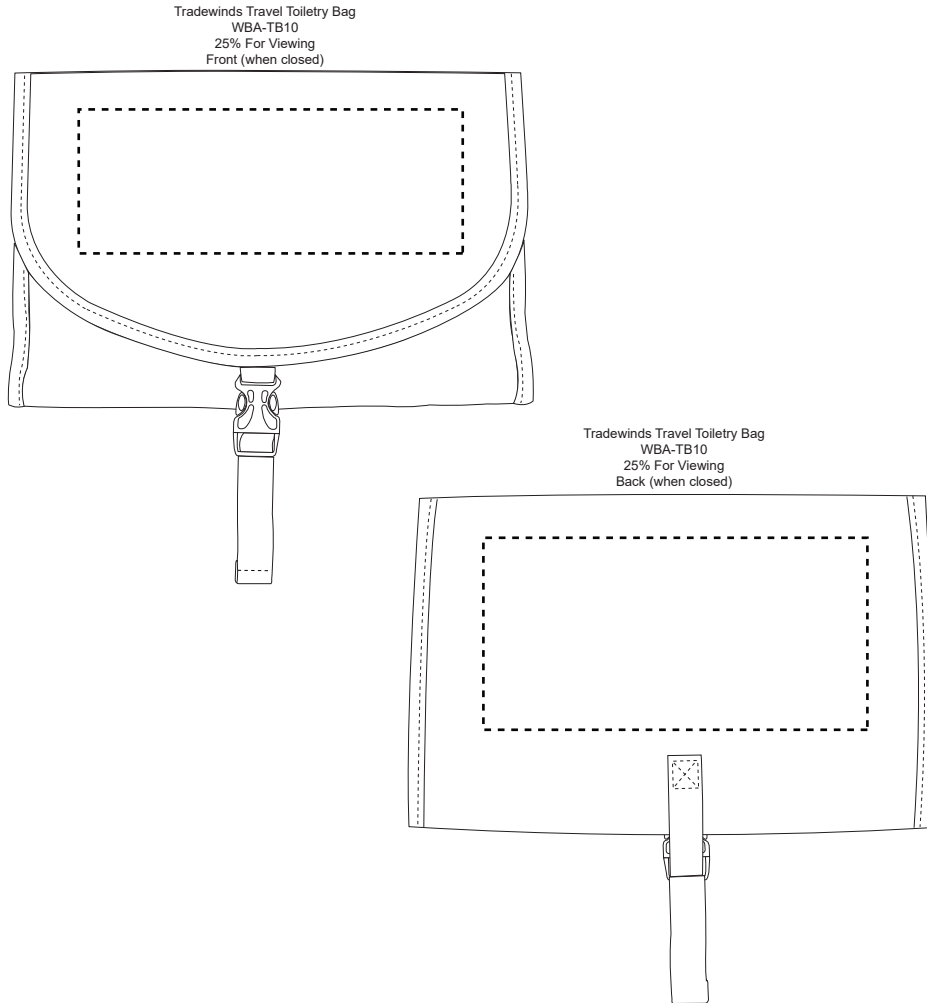

Item Size: 11" x 20"
 Imprint Areas: 8" x 3" (front when closed)
 8" x 4" (back when closed)

Item #	Description
WBA-TB10	TRADEWINDS TRAVEL TOILETRY BAG

Your artwork will be sized to max imprint area unless otherwise requested. Due to the orientation of some logos, your artwork may be sized smaller than the imprint area listed here or in the catalog to achieve a uniform, non-distorted imprint.