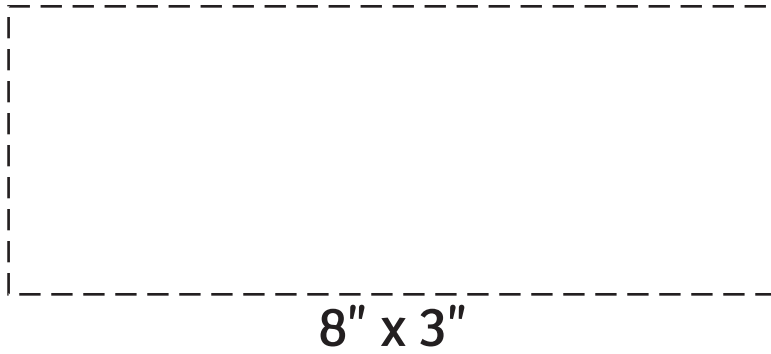

50% FOR VIEWING

50% FOR VIEWING

Tradewinds Non-Woven Toiletry Bag
WBA-TB10 - FRONT

Item #	Description
WBA-TB10	Tradewinds Non-Woven Toiletry Bag

Your artwork will be sized to max imprint area unless otherwise requested. Due to the orientation of some logos, your artwork may be sized smaller than the imprint area listed here or in the catalog to achieve a uniform, non-distorted imprint.