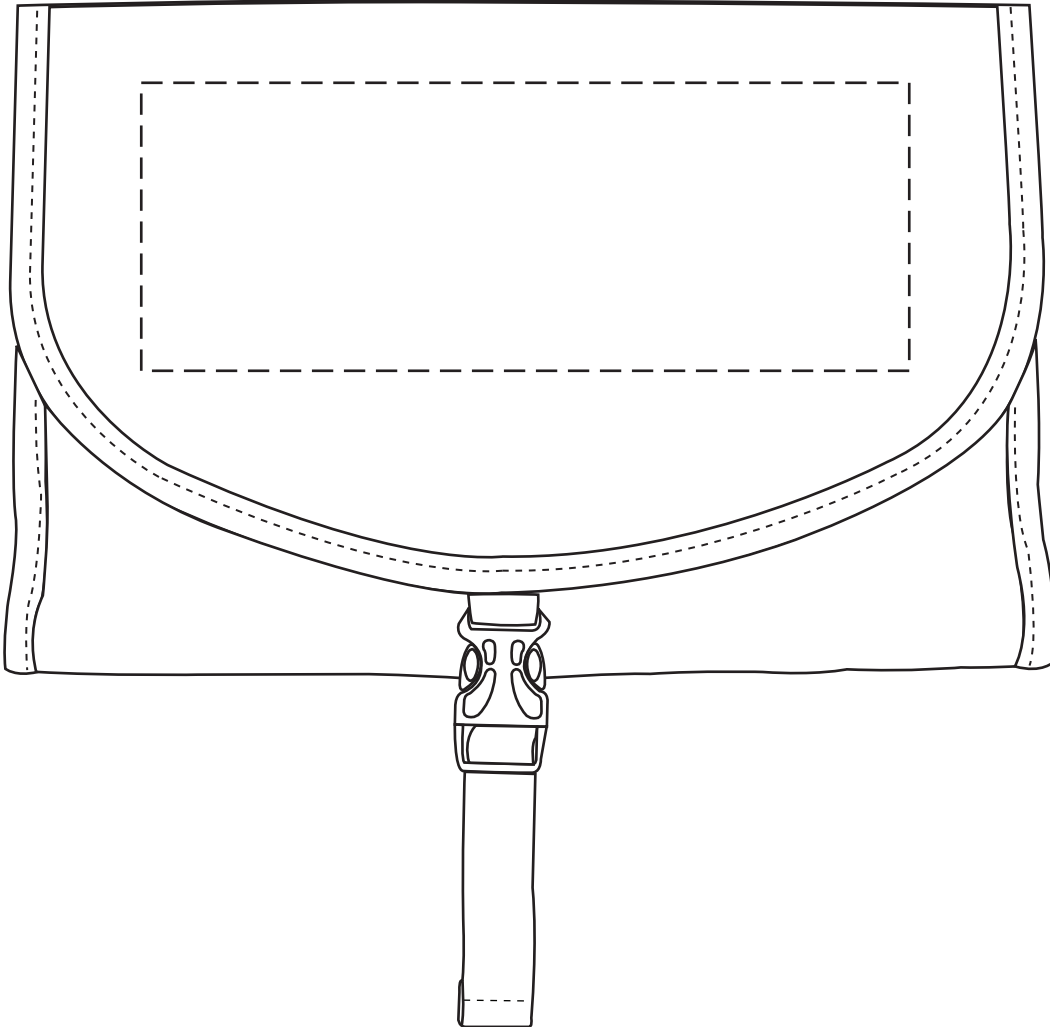

50% FOR VIEWING

50% FOR VIEWING

Tradewinds Non-Woven Toiletry Bag
WBA-TB10 - FRONT

Item #	Description
WBA-TB10	Tradewinds Non-Woven Toiletry Bag

Your artwork will be sized to max imprint area unless otherwise requested. Due to the orientation of some logos, your artwork may be sized smaller than the imprint area listed here or in the catalog to achieve a uniform, non-distorted imprint.