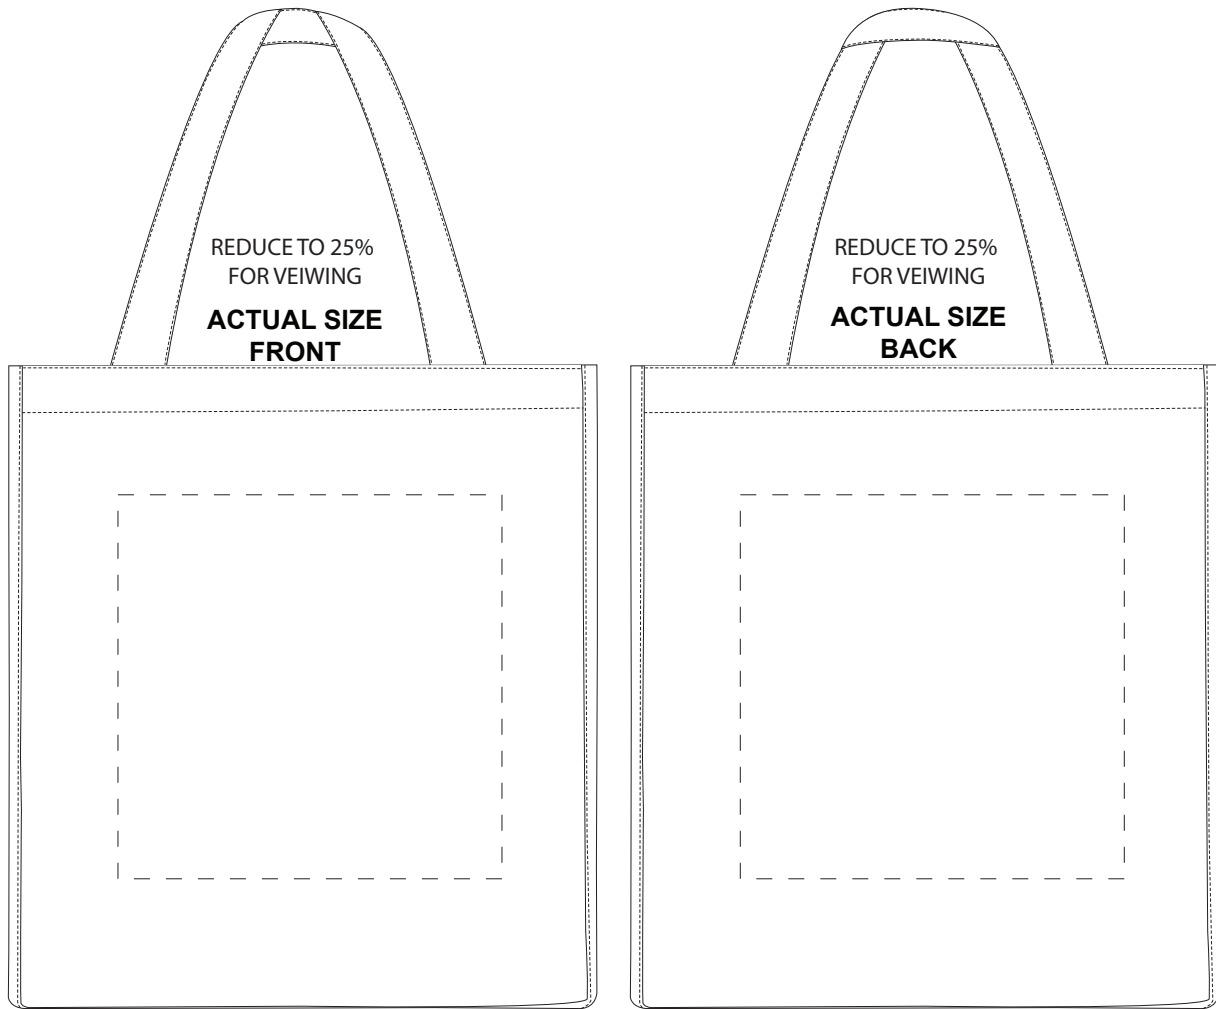

Imprint Areas: 8" x 8" (Front & Back)

Item #	Description
WBA-ST09	SUNBEAM TOTE SHOPPING BAG
Your artwork will be sized to max imprint area unless otherwise requested. Due to the orientation of some logos, your artwork may be sized smaller than the imprint area listed here or in the catalog to achieve a uniform, non-distorted imprint.	