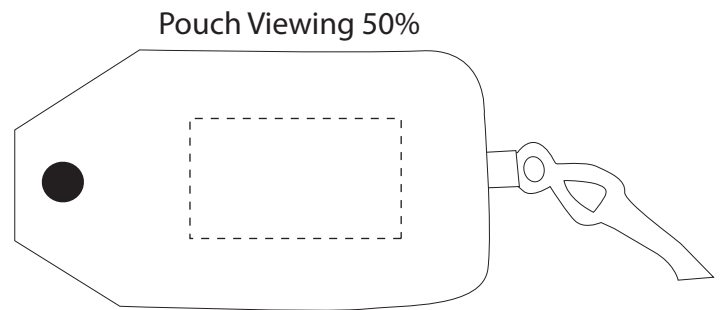

IMPRINT SIZE: 12" (W) x 8" (H) Front / back  
Pouch: 2-1/5" (W) x 1-1/4"(H) Pouch

Item #	Description
WBA-SS10	SPRING SLING FOLDING TOTE BAG
Your artwork will be sized to max imprint area unless otherwise requested. Due to the orientation of some logos, your artwork may be sized smaller than the imprint area listed here or in the catalog to achieve a uniform, non-distorted imprint.	